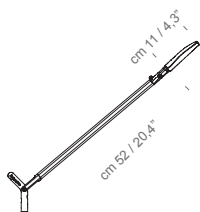

# VOLÉE

Odo Fioravanti  
2015

FontanaArte

Classe III

IP20

Volée

cod. 4286 (24V)

LED 7,5W

2700K - CRI>90

Power Supply 110-240V

Classe III

IP20

Demi Volée

cod. 4289 (24V)

LED 7,5W

2700K - CRI>90

Power Supply 110-240V

Base

cod. 4290

Clamp

---

cod. 4288

---

Wall mount