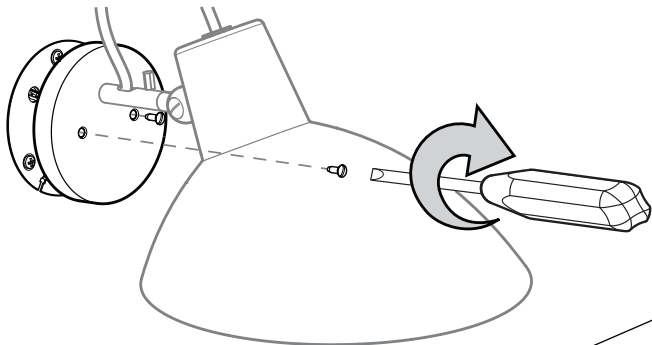

16

17

18

OK

19

20

15W LED
=
80W HALO
220-240 V

20W FLUO = 100W HALO