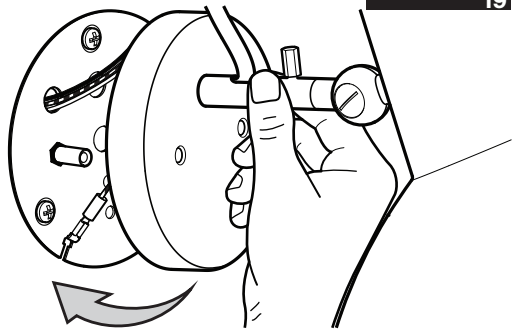

16

17

18

OK

19

20

15W LED
=
80W HALO
220-240 V

20W FLUO = 100W HALO