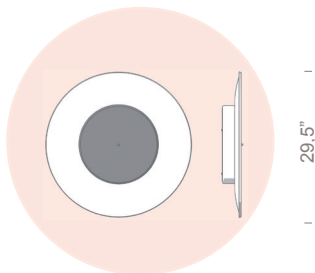

FontanaArte

Lunaire
by Ferréol Babin

29,5"

4.3

cod. 4246 (120V)

○ 1X55W (FL) 2Gx13

Ø 29,5" x 4,3"

This Luminaire must be mounted or supported independently of an outlet box.