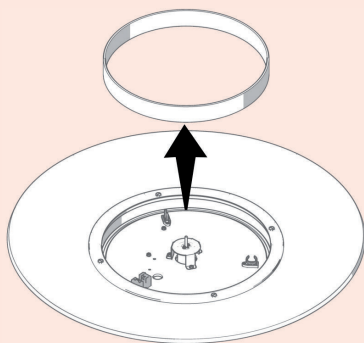

FontanaArte

Lunaire
by Ferréol Babin

29,5"

4.3

cod. 4246 (120V)

○ 1X55W (FL) 2Gx13

Ø 29,5" x 4,3"

This Luminaire must be mounted or supported independently of an outlet box.

4

5

6

7

8

9

10

11