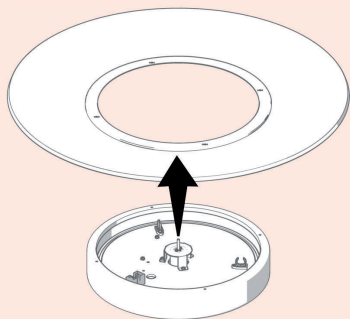

FontanaArte

Lunaire
by Ferréol Babin

29,5"

4.3

cod. 4246 (120V)

○ 1X55W (FL) 2Gx13

Ø 29,5" x 4,3"

This Luminaire must be mounted or supported independently of an outlet box.

4

5

6

7

8

9

10

11