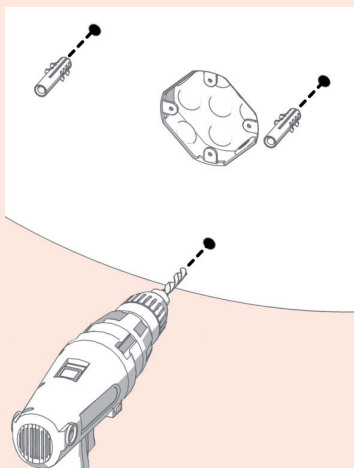

FontanaArte

Lunaire
by Ferréol Babin

29,5"

4.3

cod. 4246 (120V)

○ 1X55W (FL) 2Gx13

Ø 29,5" x 4,3"

This Luminaire must be mounted or supported independently of an outlet box.

4

5

6

7

8

9

10

11