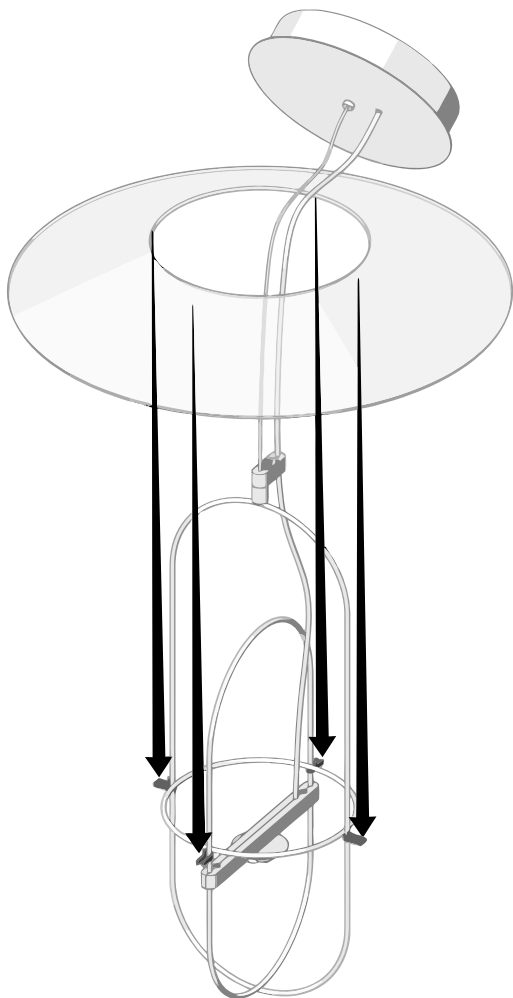

# SETAREH

design Francesco Librizzi, 2017

FontanaArte

45 cm / 17.71"

54,4 cm + 250 cm /  
21.41 + 98.42"

cod. 4381..

12W LED 110-240V

45x54,4 cm + 250 cm

17.71"x21.41" + 98.42"

65 cm / 25.59"

69,9 cm + 250 cm / 27.51 + 98.42"

cod. 4381/1..

17W LED 110-240V

65x69,9 cm + 250 cm

25.59"x27.51" + 98.42"

65 cm / 25.59"

54,4 cm + 250 cm /  
21.41 + 98.42"

cod. 4382..

2x8W LED 110-240V

65x54,4 cm + 250 cm

17.71"x21.41" + 98.42"

1

cod. 4381..

cod. 4381/1..