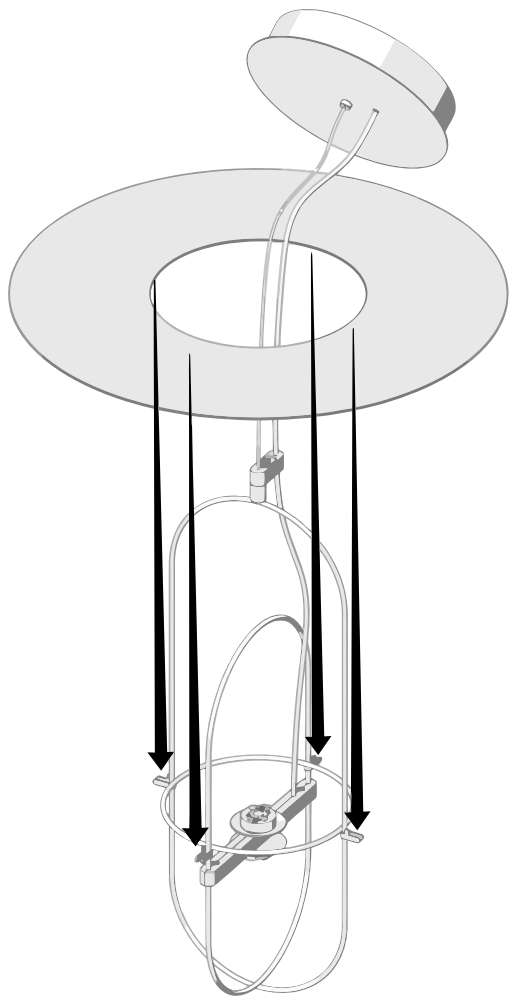

2

cod. 4382..