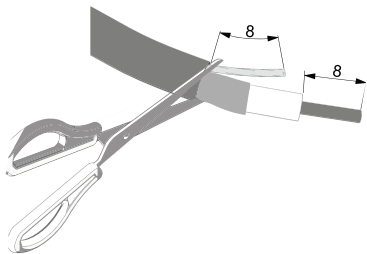

17.71"x21.41" + 98.42"

65 cm / 25.59"

69,9 cm + 250 cm / 27.51 + 98.42"

cod. 4381/1..

17W LED 110-240V

65x69,9 cm + 250 cm

25.59"x27.51" + 98.42"

65 cm / 25.59"

54,4 cm + 250 cm /  
21.41 + 98.42"

cod. 4382..

2x8W LED 110-240V

65x54,4 cm + 250 cm

17.71"x21.41" + 98.42"

1

cod. 4381..

cod. 4381/1..

2

cod. 4382..

3

4

5

6

7

8