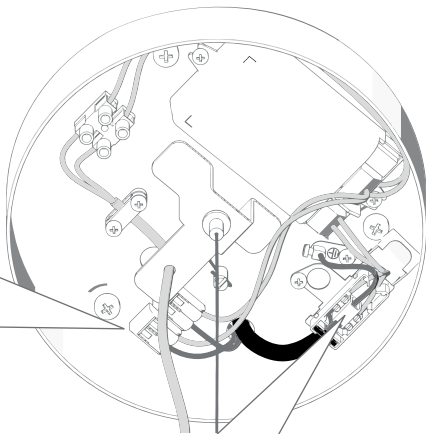

17.71"x21.41" + 98.42"

65 cm / 25.59"

69,9 cm + 250 cm / 27.51 + 98.42"

cod. 4381/1..

17W LED 110-240V

65x69,9 cm + 250 cm

25.59"x27.51" + 98.42"

65 cm / 25.59"

54,4 cm + 250 cm /  
21.41 + 98.42"

cod. 4382..

2x8W LED 110-240V

65x54,4 cm + 250 cm

17.71"x21.41" + 98.42"

1

cod. 4381..

cod. 4381/1..

2

cod. 4382..

3

4

5

6

7

8