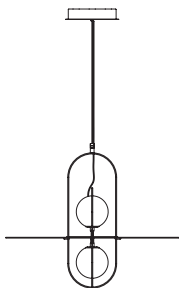

# SETAREH

design Francesco Librizzi, 2017

FontanaArte

45 cm / 17.71"

54,4 cm + 250 cm /  
21.41 + 98.42"

cod. 4381..

12W LED 110-240V

45x54,4 cm + 250 cm

17.71"x21.41" + 98.42"

65 cm / 25.59"

69,9 cm + 250 cm / 27.51 + 98.42"

cod. 4381/1..

17W LED 110-240V

65x69,9 cm + 250 cm

25.59"x27.51" + 98.42"

65 cm / 25.59"

54,4 cm + 250 cm /  
21.41 + 98.42"

cod. 4382..

2x8W LED 110-240V

65x54,4 cm + 250 cm

17.71"x21.41" + 98.42"

1

cod. 4381..

cod. 4381/1..