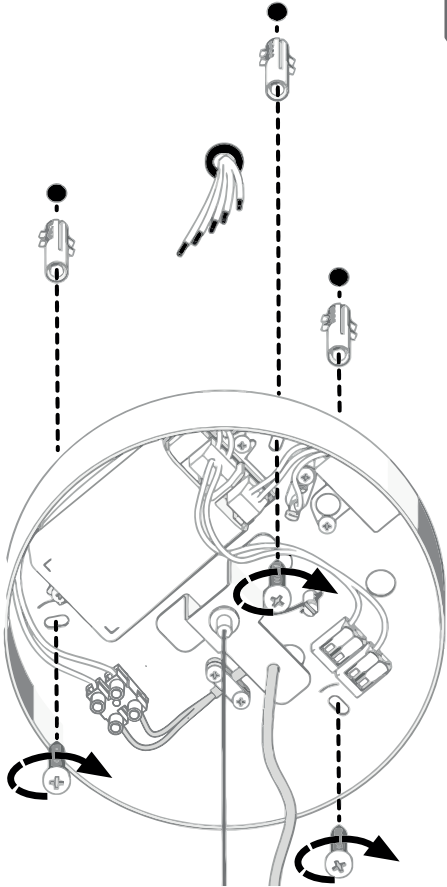

# SETAREH

design Francesco Librizzi, 2017

FontanaArte

45 cm / 17.71"

54,4 cm + 250 cm /  
21.41 + 98.42"

cod. 4381..

12W LED 110-240V

45x54,4 cm + 250 cm

17.71"x21.41" + 98.42"

65 cm / 25.59"

69,9 cm + 250 cm / 27.51 + 98.42"

cod. 4381/1..

17W LED 110-240V

65x69,9 cm + 250 cm

25.59"x27.51" + 98.42"

65 cm / 25.59"

54,4 cm + 250 cm /  
21.41 + 98.42"

cod. 4382..

2x8W LED 110-240V

65x54,4 cm + 250 cm

17.71"x21.41" + 98.42"

1

cod. 4381..

cod. 4381/1..

2

cod. 4382..

3

4

5

6

7

8