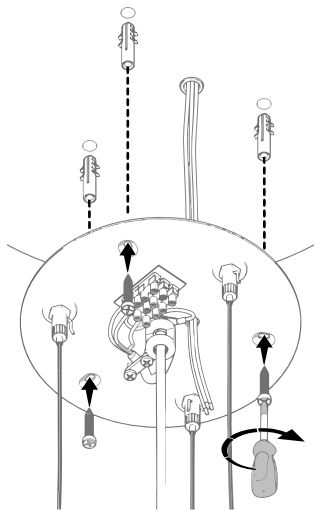

2a

EU - Version