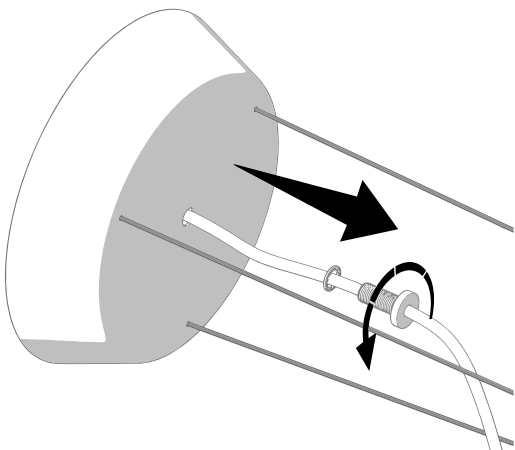

PINECONE

design Paola Navone, 2016

FontanaArte

30 cm / 11.81"

36 cm / 14.17" + 250 cm / 98.42"

cod. 4363...

1 x max 116W 230V E27 (HA/FL/LED)

Ø 30x36 cm + 250 cm

Ø 11.81"x14.17" + 98.42"

50 cm / 19.68"

52 cm / 20.4" + 250 cm / 98.42"

cod. 4339...

1 x max 150W 230V E27 (HA/FL/LED)

Ø 50x52 cm + 250 cm

Ø 19.68"x20.47" + 98.42"

1