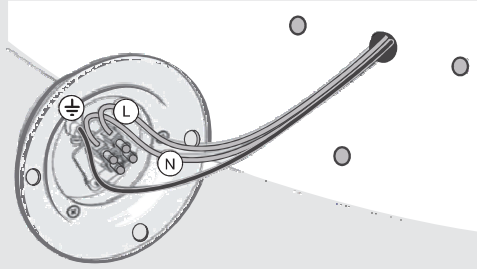

ø 50 × 35 cm

cod. U4328/1

max 150 W E26 120V 60Hz

ø 19,7" × 13,8"

by Matti Klenell, 2015

1

2

3