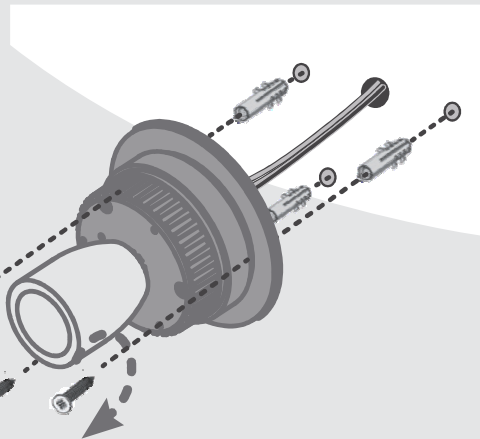

ø 50 × 35 cm

cod. U4328/1

max 150 W E26 120V 60Hz

ø 19,7" × 13,8"

by Matti Klenell, 2015

1

2

3