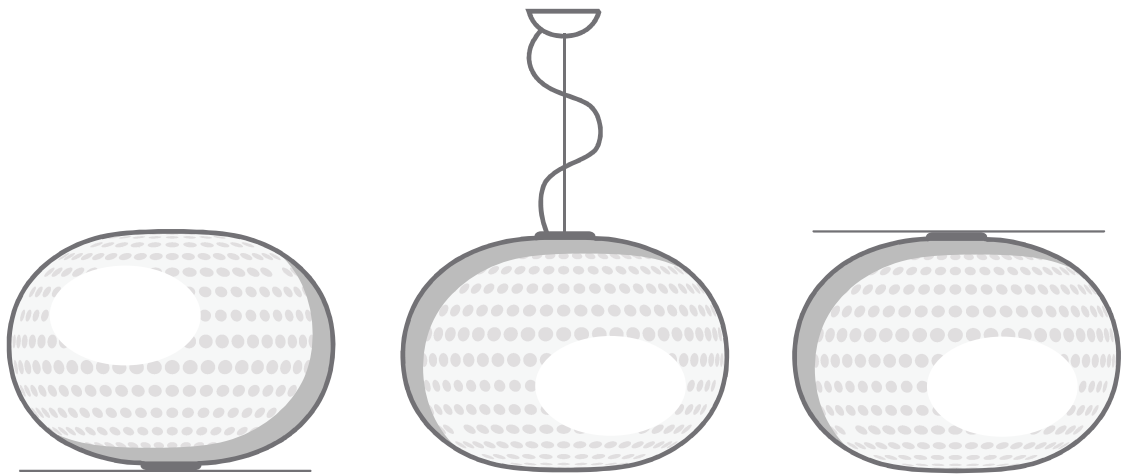

FontanaArte

Bianca Large

by **Matti Klenell**

2015