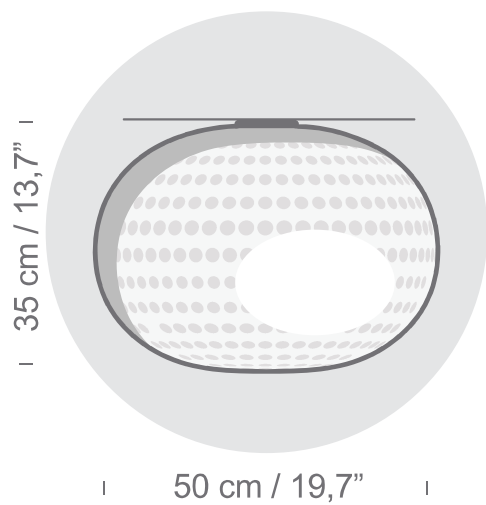

IP20

cod. 4328/1

max 150 W E27 230V 50Hz

ø 50 × 35 cm

cod. U4328/1

max 150 W E26 120V 60Hz

ø 19,7" × 13,8"

by Matti Klenell, 2015