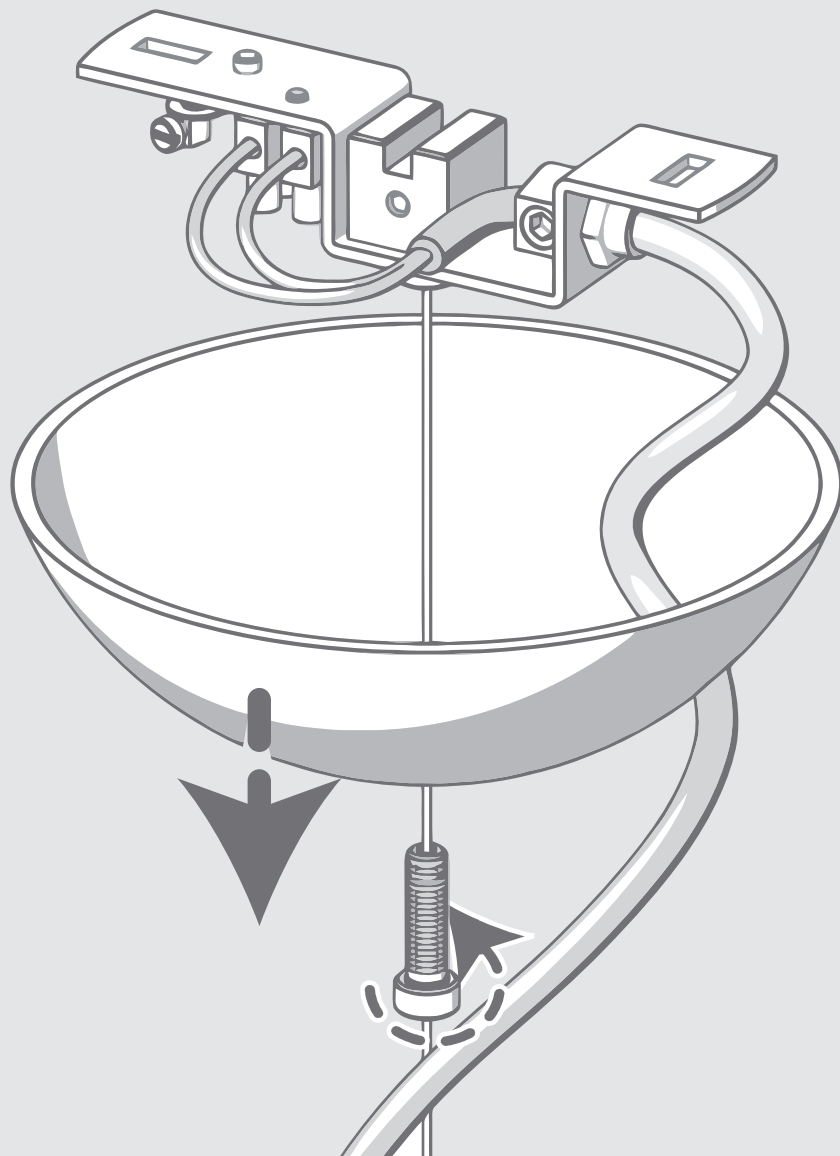

∅ 50 × 35 + 250 cm

cod. U4306/1

max 150 W E26 120v 60Hz

∅ 19,7" × 13,8" + 98,4"

by Matti Klenell, 2015

1

2

3