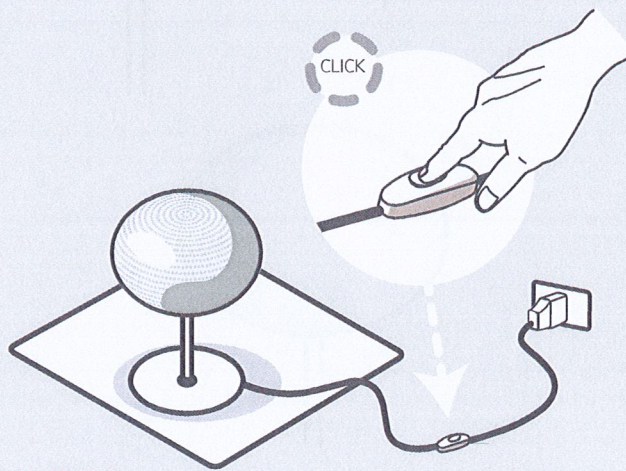

cod. U4309/1 (120V - 60 Hz)  
1 x max 150W - E26  
ø 19,7" x 69,9"

cod.4307/1  
cod.U4307/1

max 150W

cod.4309/1  
cod.U4309/1

cod.4307/1

DIMMER

CLICK

cod.U4307/1