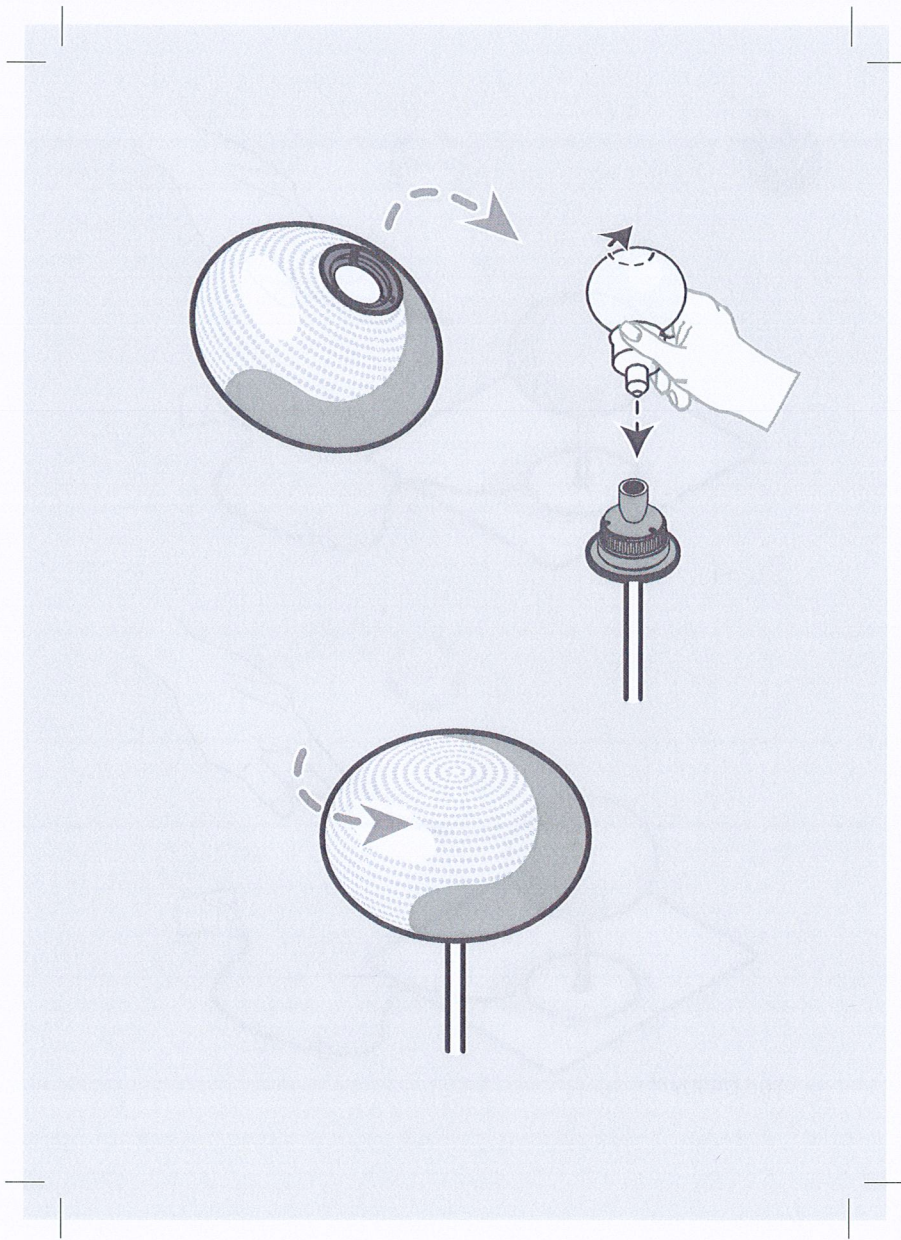

cod. U4309/1 (120V - 60 Hz)  
1 x max 150W - E26  
ø 19,7" x 69,9"

cod.4307/1  
cod.U4307/1

max 150W

cod.4309/1  
cod.U4309/1

cod.4307/1

DIMMER

CLICK

cod.U4307/1