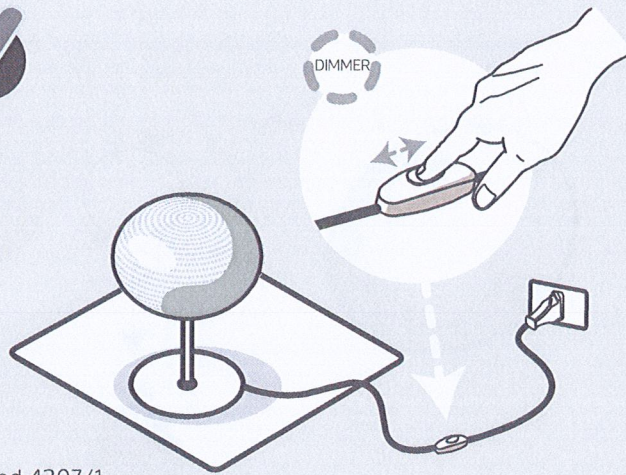

cod. U4309/1 (120V - 60 Hz)  
1 x max 150W - E26  
ø 19,7" x 69,9"

cod.4307/1  
cod.U4307/1

max 150W

cod.4309/1  
cod.U4309/1

cod.4307/1

DIMMER

CLICK

cod.U4307/1