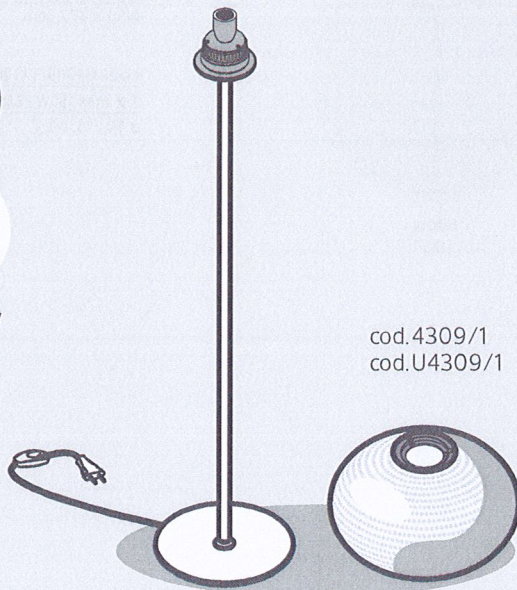

cod. U4309/1 (120V - 60 Hz)  
1 x max 150W - E26  
ø 19,7" x 69,9"

cod.4307/1  
cod.U4307/1

max 150W

cod.4309/1  
cod.U4309/1

cod.4307/1

DIMMER

CLICK

cod.U4307/1