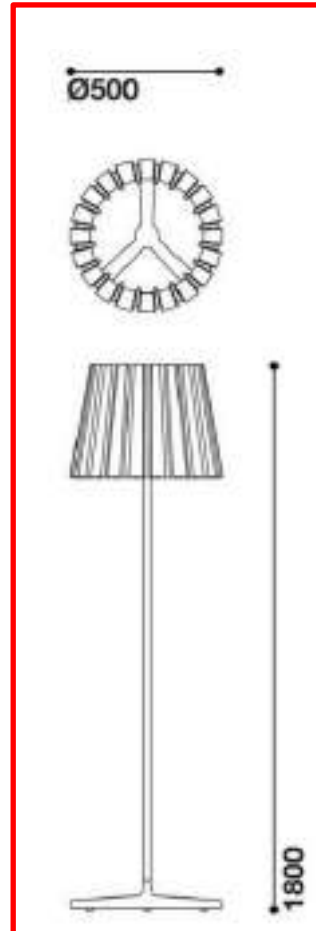

TANK FLOOR LAMP

ESTABLISHED & SONS, UK

Designer - Alexander Taylor

Brand - Established Sons, UK

Material - Aluminium & powder coated steel

Dimension - 180 / 50 / 37cms

Colour - Pea green

Lamp Source -100W E27

Price – Rs. 45,550/-

Qty. 1 Nos In stock