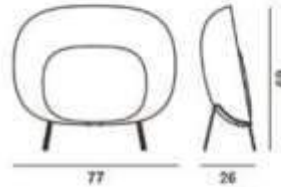

Model

Stewie