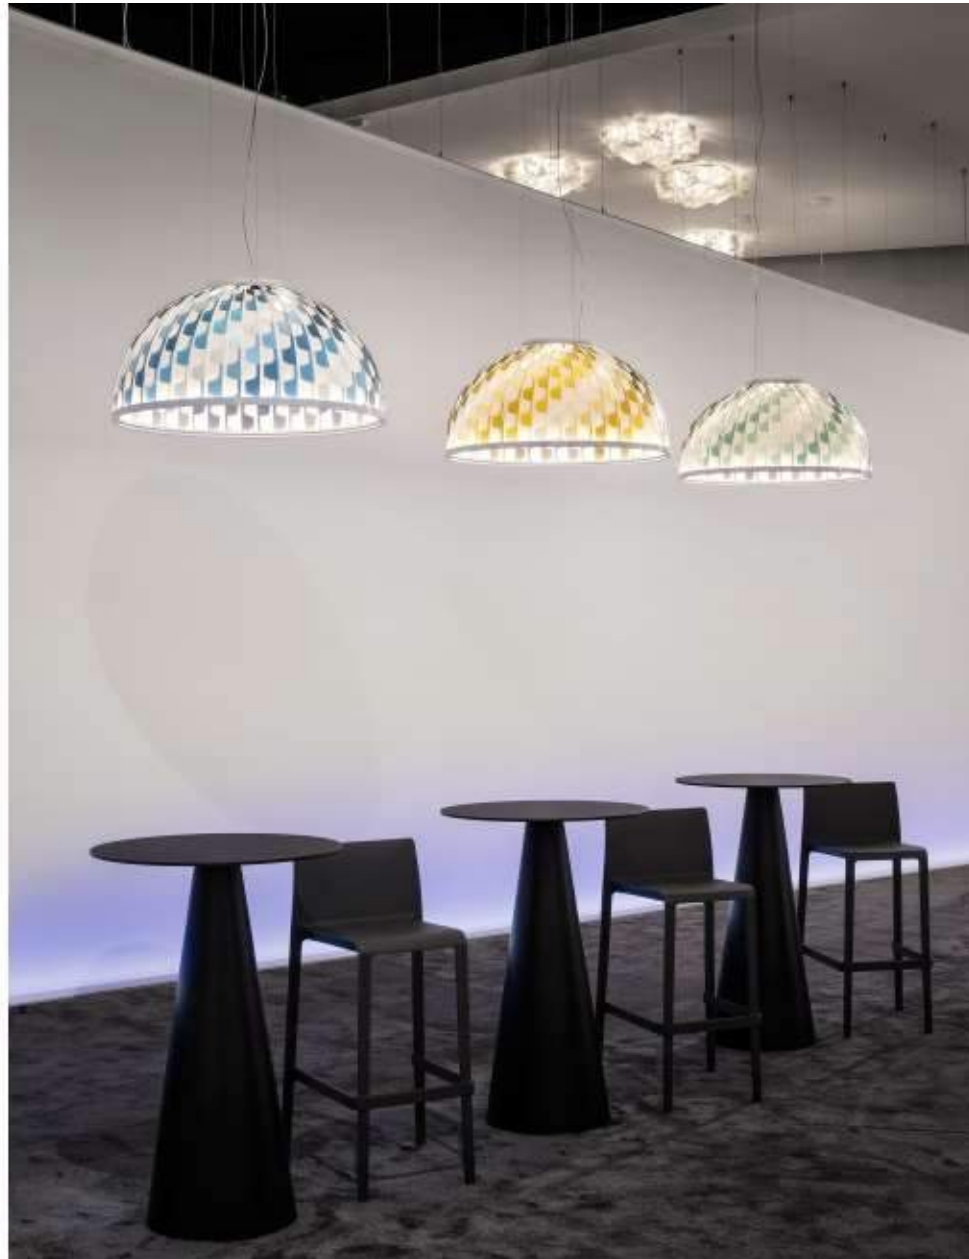

DOME SUSPENSION LAMP LARGE

Slamp, Italy

light&you. evoking emotions through light.