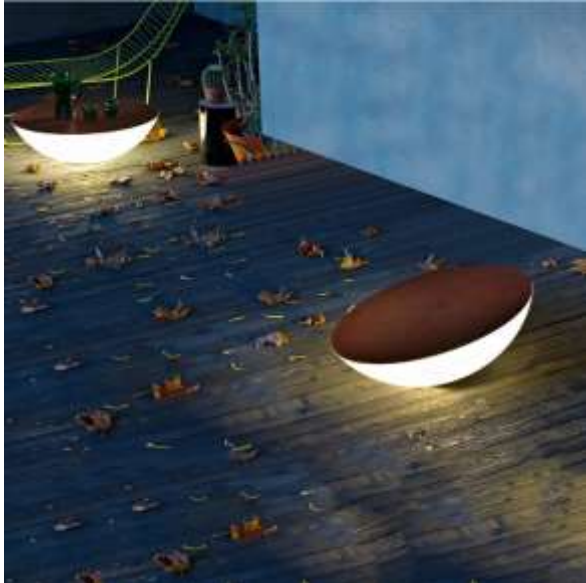

Solar Outdoor Floor Lamp

FOSCARINI, ITALY

Price – Rs. 69,720 /-

Qty. 1 Nos In stock

Other Specifications

Designer

Reviews (0)

Name	Solar Outdoor Floor Lamp
Product Code	228003M CFL
Family Name	Solar
Indoor / Outdoor	Outdoor
Mounting	Floor
Net Weight	11.7 Kg
Dimensions	Base Diameter: 31.49 inch, Lamp Height: 10.23 inch
No. of Bulbs	1
Wattage	CFL 23W/827
Bulb Base	E27
Light Effect	Semi-Diffused And Direct Down Light
IP Rating	44 and 65
Certification	CE
Material	Rotational Moulded Polyethylene, Gres and Varnished Metal