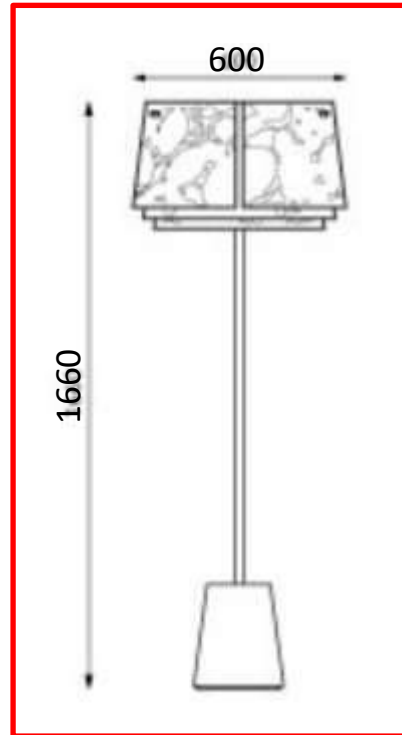

COLLAGEFLOOR LAMP

Louis poulsen , Denmark

Price – Rs. 53,950/-

Qty. 1 Nos In stock

Material:

Suspension: Naturally anodised aluminium.

Shades: Laser cut acrylic.

Finish:

Snow white (white), heavenly blue (blue), spring green (green), hotlips (pink) or smoke screen (smoke-tinted).

Luminare: 100w E27