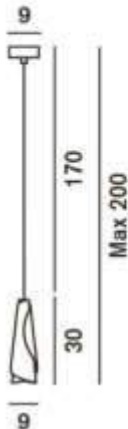

Weight

net kg: 0,50
gross kg: 0,80

Packaging

vol. m3: 0,008
n. boxes: 1

Bulbs

halogen 1x35W GU10 PAR 16 35°

LED retrofit 1x4W GU10 PAR 16 25°

Certifications

Energy Class

A+ A+ A B C