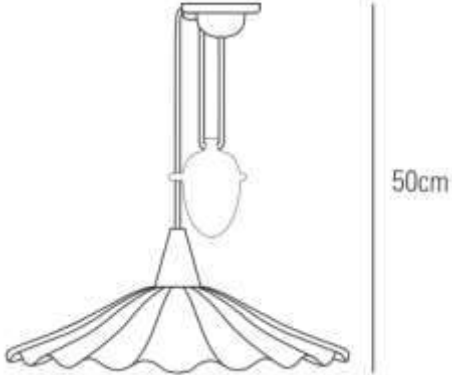

Minimum Drop
- when shortening length of standard cable
while still allowing rise & fall movement