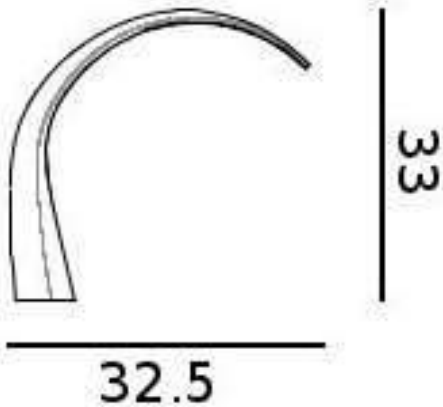

**9320**

**Transparent**

B4/crystal 

**Matte**

- E5/white 
- E6/black 
- 07/grey 
- 12/green 
- 20/azure 
- 10/oranqy red 

**9320**

insulation class	directly fitted	degree of protection	tension volt	attachment max power	weight kg.
		IP20	24V dc	3W Led <small>LED</small>	0.600