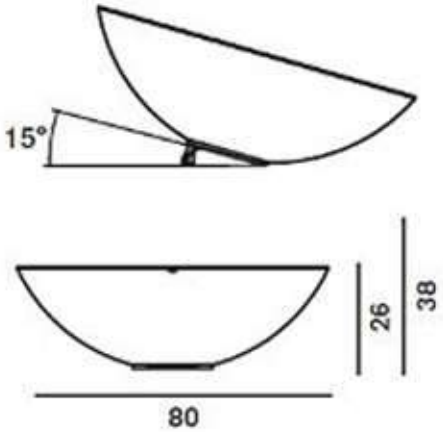

Select variants to see dimension and other details:

Color \* : Brown : 228003M CFL

Light Source \* : CFL

Dimming \* : Without dimmer

Dimensions : Base Diameter: 31.49 inch, Lamp Height: 10.23 inch

Pie Sombrilla V  
Vibia, Spain