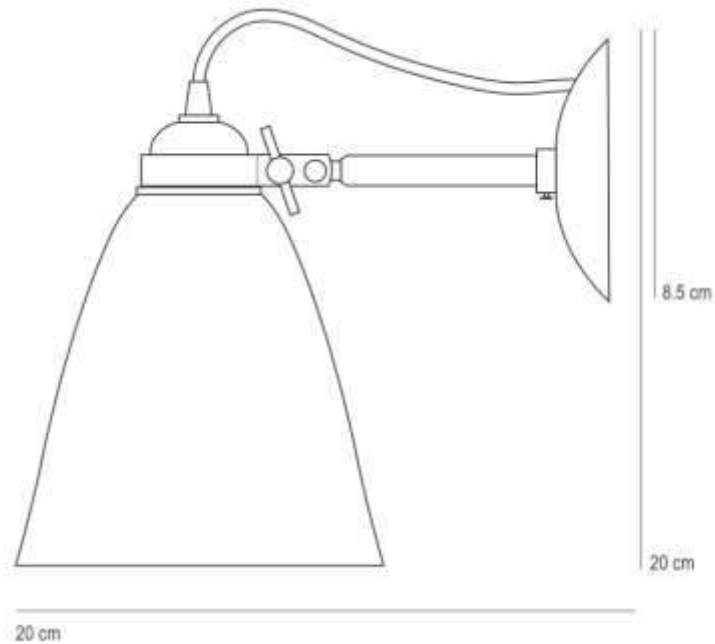

HECTOR MEDIUM DEMO WALL LAMP

ORIGINAL BTC, UK

A British design classic in translucent bone china. With its moveable shade and smart cotton braided flex, the Hector wall light marries style and function. Practical, space-saving wall lights offer a subtle source of ambient light. Available in different colours, varying sized shades and with the option of a switched base.

Colour: Natural white

Material: Bone China

Lamp: 1 x 40W GLS E27

Cable Type: Sand & Taupe Cotton Braid