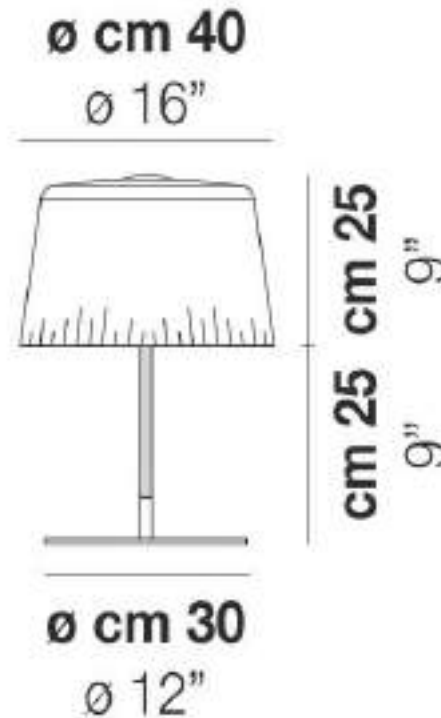

CLOTH TABLE LAMP G - CHROMED & WHITE

Vistosi , Italy

Price – Rs. 57,195/-

Qty. 1 Nos In stock

Unique blown glass that seems to turn into pleated fabric, making this collection a real eye catcher. The chrome version has an exclusive outer chrome coating that looks metallic when the lamp is off, but turns to dark beige when the lamp is on.

Glass colour tone: satin white, chrome white.

Metal parts: chrome

Lamp Source: 3x77W E27