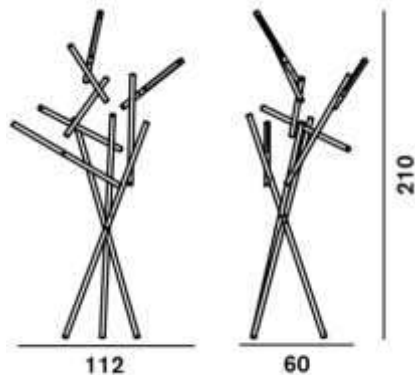

Floor lamp with direct adjustable light made of extruded aluminium coated with liquid paint. Main frame defined by three tubular elements, with an interior ballast at the base and fitted with a non-slip thermoplastic protective foot. On the three main branches, LED boards with independent switches screened with an opaline polycarbonate diffuser. The touch dimmer switch is situated at the lower end of the screen, to turn the lamp on and off and adjust the light intensity. A Teflon seal ensures an easy and durable 350° movement of the three light sources. Black electrical cable. Electronic transformer fitted on the plug. The lamp can be controlled from a wall outlet.