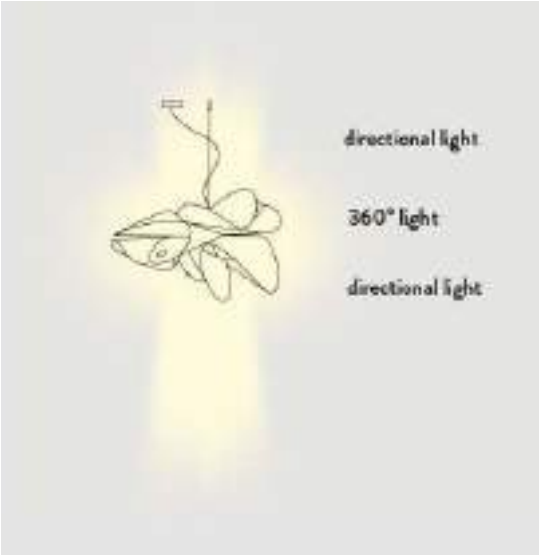

# ETOILE SUSPENSION LAMP

SLAMP, ITALY

Price – Rs. 76,496/-

Qty. 1 Nos In stock

The Étoile takes its name and inspiration from the dance world. The suspension’s impalpable, graceful shapes take form thanks to our Lentiflex®, available in two sizes fit for private interiors or more dramatic spaces, and a versatile ceiling/applique version. The lamp’s biggest innovation is the new LED Magnetic System®: the patented circuits can be removed with a simple click, even when the lamp has already been installed, and therefore easily substituted. The crystal drop enriches the lamp’s surface and gives balance to the asymmetrical wings, just as the designer desired.