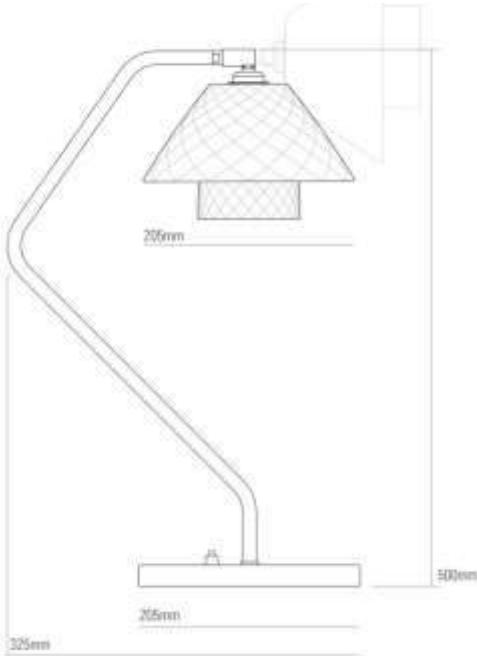

## Specifications

PRODUCT CODE:	FT625/BR
BULB CAP:	E27
MAX WATTAGE:	40W
VOLTAGE:	230V (AC)
BULB TYPE:	GLS
IP RATING:	IP20

MATERIAL:	BONE CHINA / BRASS
AVAILABLE FINISH:	MATTE BONE CHINA SHADE + SATIN BRASS BASE
CABLE LENGTH:	160 CM
CABLE COLOUR:	BLACK COTTON BRAID