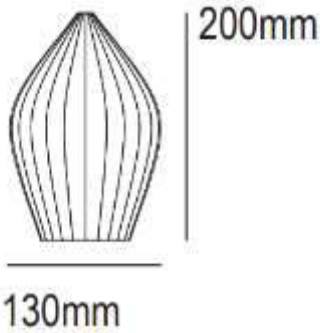

FIN PENDANT GROUPING OF 3 SUSPENSION LAMP
ORIGINAL BTC, U.K

Price – Rs. 48,213/-

Qty. 1 Nos In stock

SPECIFICATION	Finish	Product Code	Bulb Cap	Max Wattage	Bulb Type
Fin Grouping of Three Pendant	natural bone china	FP550N/3	E 27	40 x 3	GLS
Fin Grouping of Five Pendant	natural bone china	FP550N/5	E 27	40 x 5	GLS
Fin Grouping of Seven Pendant	natural bone china	FP550N/7	E 27	40 x 7	GLS