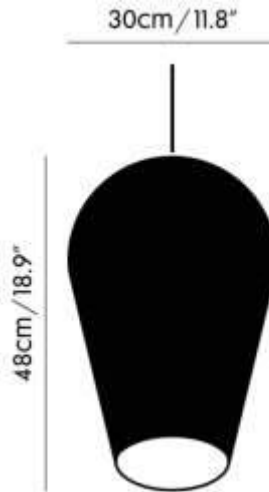

FADE PENDANT
TOM DIXON, UK

Price – Rs. 45,387/-

FADE

Qty. 1 Nos Chrome & 2 Nos
Copper In stock

Type

Pendant Light

Material

Polycarbonate

Colour

● Chrome ● Copper

Bulb Spec

E27 42W (max). Bulb not included.

Cable Spec

250cm / 98.4in clear cable.

Ceiling Rose

Colour

Black

Diameter

12.5cm/4.9in

Material

Powder coated metal