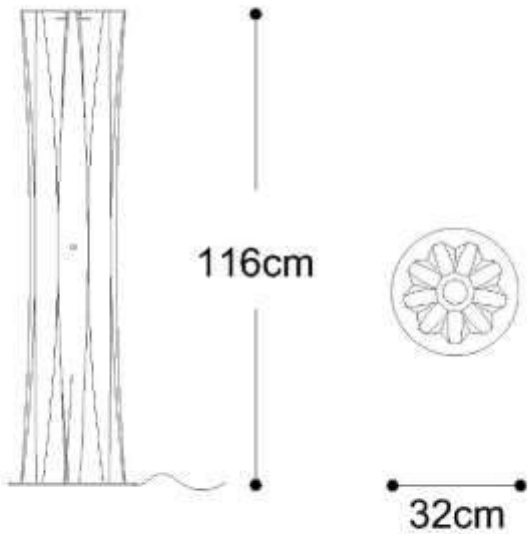

Bach Large Floor Lamp

Slamp, Italy

Price – Rs. 25,750/-

Qty. 1 Nos In stock

FLOOR LAMP L

Bulbs E27:

2 X 8W LED Filament

Made of: Opalflex®

With: **Stainless Steel base - Dimmer included**

COLOR: