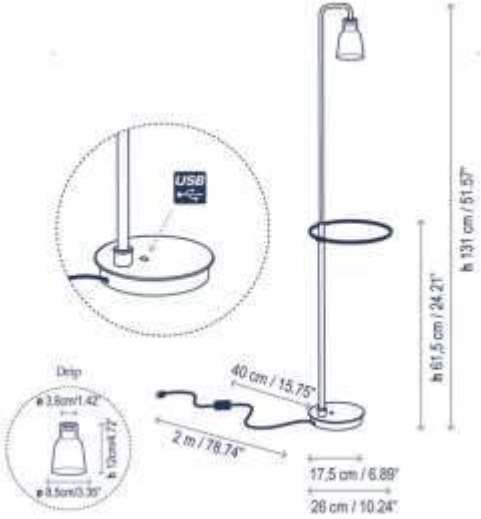

Drip Floor Lamp (INDOOR)

Bover, Spain

Price – Rs. 58,573/-

Qty.1 No In stock

Select variants to see dimension and other details:

Color * : Blue Glass Frosted Glass **Green Glass** Transparent Glass

Light Source * : LED

Dimming * : Non-Dimmable

Dimensions : Lamp Base Diameter: 6.89 inch, Lamp Shade Diameter: 3.35 inch, Lamp Shade Height: 4.72, Tray Diameter: 10.24 inch, Lamp Max Height : 51.57 inch

Name	Drip Floor Lamp
Product Code	2590530381 LED
Family Name	Drip
Indoor / Outdoor	Indoor
Mounting	Floor
Net Weight	5.61 Kg
Dimensions	Lamp Base Diameter: 6.89 inch, Lamp Shade Diameter: 3.35 inch, Lamp Shade Height: 4.72, Tray Diameter: 10.24 inch, Lamp Max Height : 51.57 inch
Wattage	3W
Light Effect	Diffused
IP Rating	20
Certification	CE
Material	Aluminum, Iron, Borosilicate glass