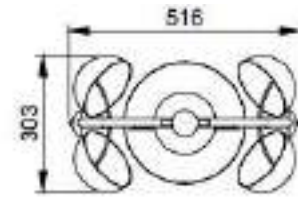

KATHAKALI SUSPENSION LAMP

Klove Studio, India

Price – Rs. 77,000/-

Qty. 1 Nos In stock