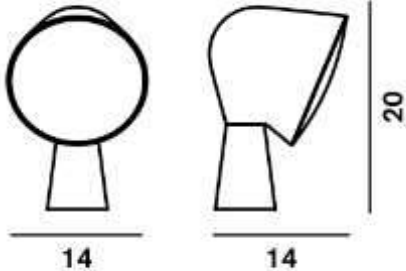

Brightness
direct light