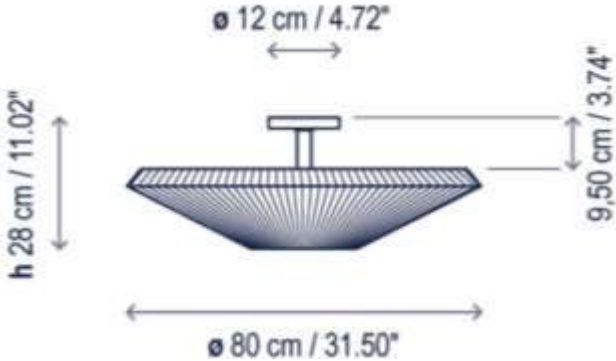

Siam 80 Ceiling Lamp (INDOOR)

Bover, Spain

Price – Rs. 61,261/-

Qty.1 No In stock

Select variants to see dimension and other details:

- Color * : [Satin Nickel Structure & Cream Translu...](#) [Satin Nickel Structure & Red Translucen...](#)
- [Satin Nickel Structure & White Transluc...](#) [White Structure & Cream Translucent Ri...](#)
- [White Structure & Red Translucent Ribb...](#) [White Structure & White Translucent Ri...](#)

Name	Siam 80 Ceiling Lamp
Product Code	0132001/P686C LED
Family Name	Siam
Indoor / Outdoor	Indoor
Mounting	Ceiling
Net Weight	2.97 Kg
Dimensions	Lamp Shade Diameter 31.50 inch, Canopy Diameter: 4.72 inch, Lamp Max Reach From Wall To Shade: 11.02 inch
No.of Bulbs	3
Wattage	5W
Bulb Base	E27
Light Effect	Diffused
IP Rating	20
Certification	CE
Material	Iron, Stainless steel