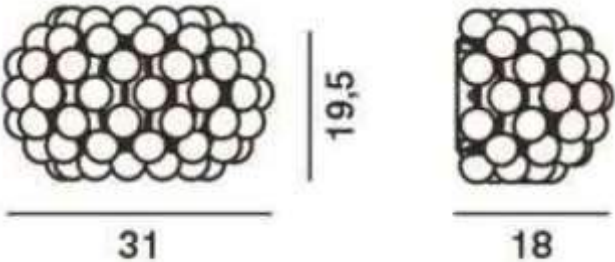

Certifications

Energy Class

C

Brightness light
diffused light