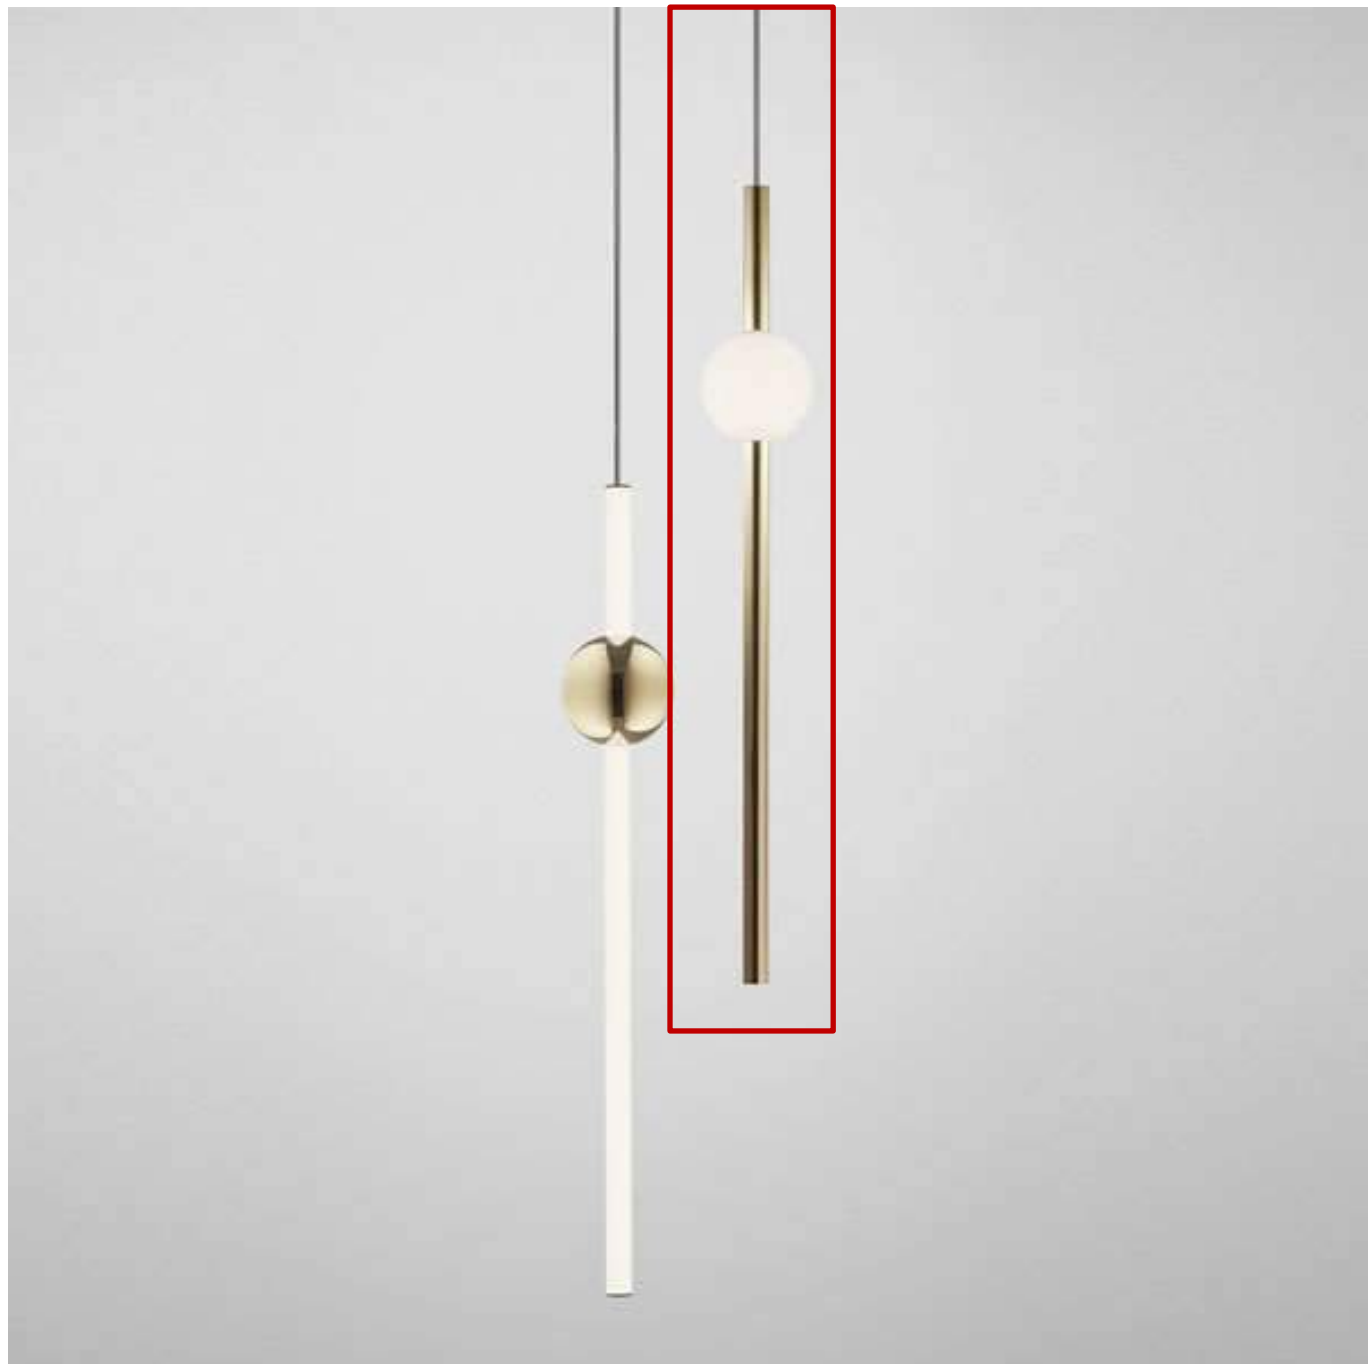

**Black Finish**

**Qty – 1 pc**

**₹ 27,548/-**

**Transparent Finish**

**Qty – 1 pc**

**₹ 27,548/-**

**Orion Globe Suspension Lamp**

Lee broom, UK

**Orion Globe Suspension Lamp**  
Lee broom, UK

₹80,275

Qty. 1 No In stock

## Orion Globe Suspension Lamp

Lee broom, UK

Name	Orion Globe Suspension Lamp
Product Code	ORI0010
Family Name	Orion
Indoor / Outdoor	Indoor
Mounting	Suspension
Net Weight	2.41 Kg
Dimensions	Lamp Glode Height: 5.11 inch, Lamp Length: 36.61 inch
Wattage	6.2W
Light Effect	Diffused
IP Rating	20
Certification	CE
Material	Opal Glass, steel