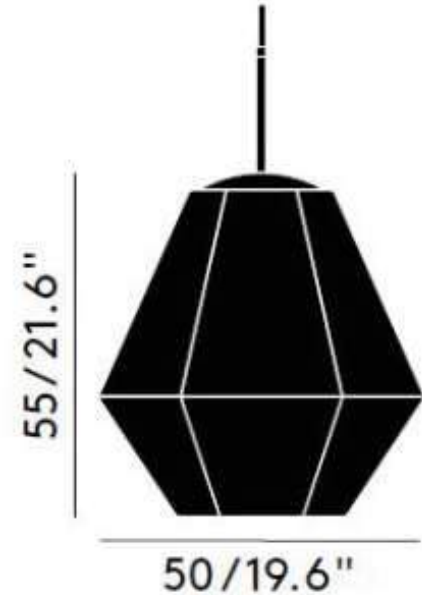

Product Code	CUSP02GOEU HAL
Dimensions	Suspension Height: 21.6 inch, Width: 19.6 inch
No.of Bulbs	1
Wattage	GLS 25W E27
Cord Length	2.5 Meter
Certification	BS:EN
Material	Polycarbonate

₹ 69,416/-

Qty. 1 No In stock