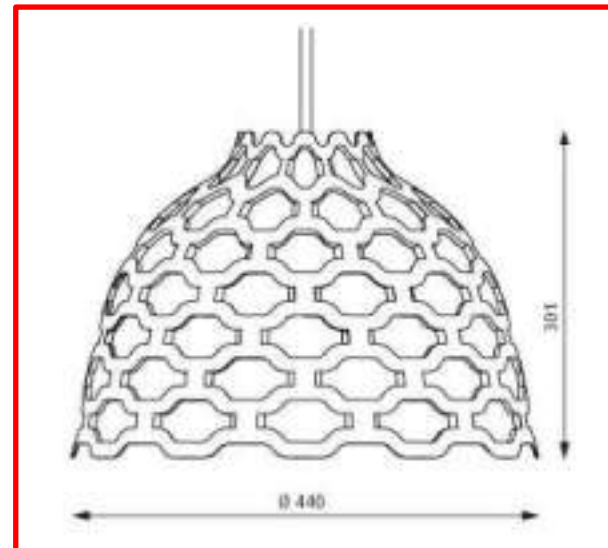

LC SHUTTERS

Louis Poulsen, Denmark

Price – Rs. 35,350/-

Qty. 1 Nos In stock

LC Shutters

Concept	The fixture emits a primarily downward illumination. The perforated pattern on the shade provides a soft illumination around the fixture. Meanwhile, the perforation helps to lighten up the surface of the shade in a decorative way, when it is turned on, thereby maintaining the contour of the fixture, whether it is on or off. The light source is surrounded by an opal diffuser, which ensures that the fixture is 100% glare-free, and that the fixture is suitable for several types of light sources providing the same light distribution and comfort. And finally, the shape of the diffuser allows a beautiful view into the fixture.
Finish	White, powder coated. White, powder coated with coloured foils.
Material	Shades: Spun aluminium. Frame: Extruded grey, anodised aluminium. Suspension: Spun aluminium.
Mounting	Shade: Spun aluminium. Punched and embossed. Suspension: Powder coated die casted aluminium. Diffuser ball: Rotation moulded PP.
Weight	Max. 3kg.
Class	Ingress protection IP20. Electric shock protection II wo. ground.

Finish – Colored

Light Source – 1x70W E27