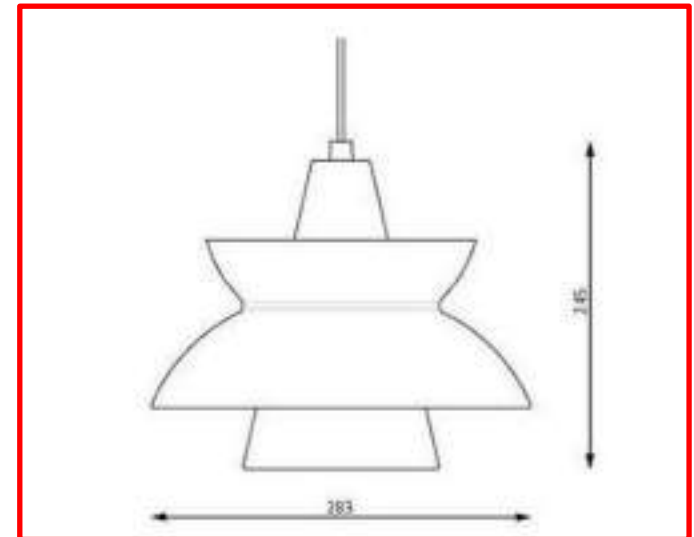

DOO-WOP

Louis Poulsen, Denmark

Price – Rs. 19,999/-

Qty. 1 Nos In stock Red finish

Qty. 1 Nos In stock white finish

Doo-Wop

Pendants

Design	Louis Poulsen A/S in cooperation with the Navy Buildings Department
Concept	The fixture primarily provides a downward directed soft light by means of the white lacquered inner conical reflector. The outer reflector, the main shade, contributes to directing the light up- and downwards, while at the same time spreading the soft diffuse light. The inside of the main shade is illuminated through an opening in the inner conical reflector.
Finish	White, Dark grey, Red, Green, Blue powder coated or Brass.
Material	Shade: Spun aluminium or spun brass. Suspension: Spun aluminium. Struts: Stainless steel.
Mounting	Suspension type: Cable 2x0,75mm². Canopy: Yes. Cable length: 3m.
Weight	Max. 1,5Kg.
Class	Ingress protection IP20. Electric shock protection II.

Finish- Orange Red, white

Light Source – 1x60 W ClearE27