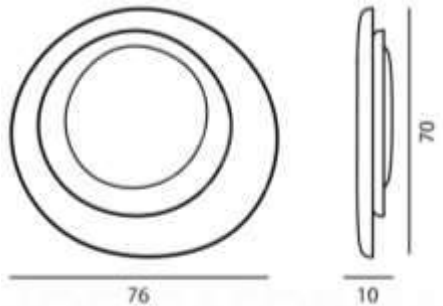

Certifications

Energy Class

A* A

Dimmable LED version possible
configurations: On-Off / Push / DALI