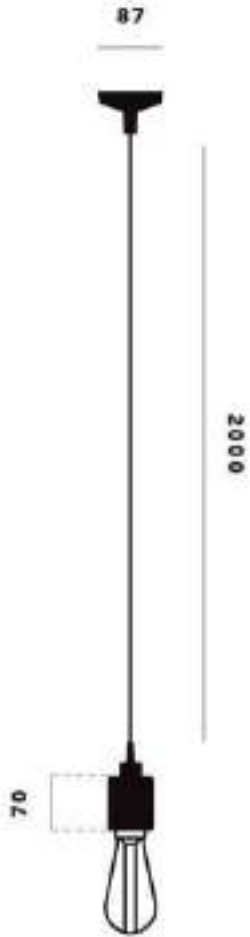

Select variants to see dimension and other details:

Color * Buster Bulb Crystal Buster Bulb Gold Buster Bulb Smoked Punch Bulb Puck
Punch Bulb Tube Tear Drop Bulb

Light Source * LED

Dimming * Dimmable Non-Dimmable

Dimensions : Pendant Height: 8.26 inch, Pendant Length: 2.55 inch, Canopy Length: 3.42 inch, Lamp Max Reach From Ceiling To Pendant: 87 inch

Name	Heavy Metal Pendant Smoked Bronze
Product Code	UK-HM1-SM-2.0-A + BB-TD-E27-D-CR-C
Family Name	Heavy Metal
Indoor / Outdoor	Indoor
Mounting	Suspension
Dimensions	Pendant Height: 8.26 inch, Pendant Length: 2.55 inch, Canopy Length: 3.42 inch, Lamp Max Reach From Ceiling To Pendant: 87 inch
No.of Bulbs	1
Wattage	5W
Bulb Base	E27
Cord Length	2 Meter
Light Effect	Diffused
IP Rating	20
Certification	BS.EN
Material	Solid Metal