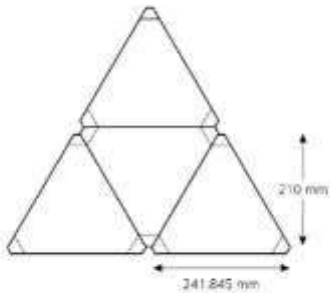

Weight: 210 grams/panel