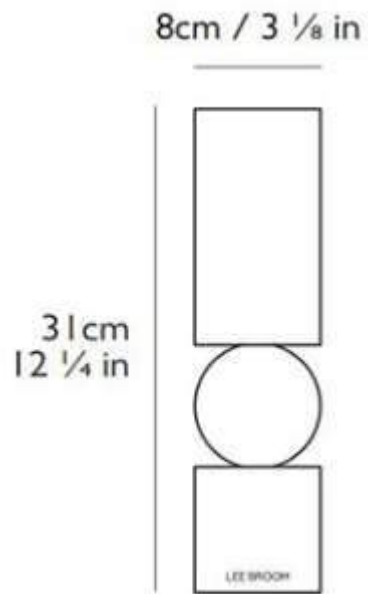

FULCRUM CANDLESTICK CLEAR SMALL

Lee Broom, UK

Color : Clear

Material : Optical Glass

Dimensions : Height: 12.20 inch x Diameter: 3.14 inch

Price – 25,019/- each

Qty.1 pc in stock