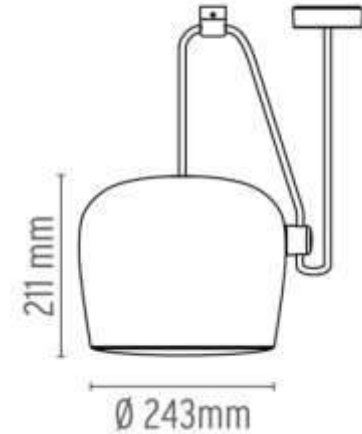

PHYSICAL

Supply	Terminal block
Cord length (mm)	9000/3000
Construction material	ABS, Aluminum, Polycarbonate
Weight (kg)	3,2 (x1 AIM)