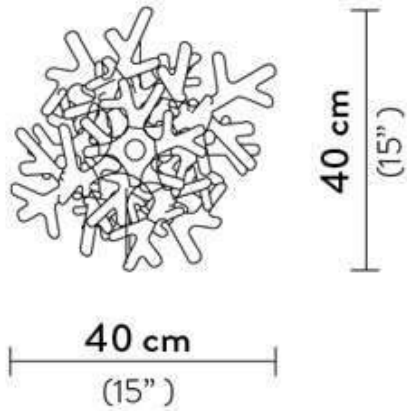

h1: maximum cable length