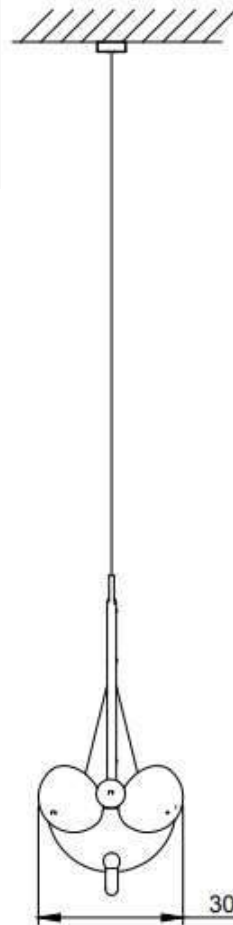

# KATHAKALI SUSPENSION LAMP

Klove Studio, India

Price – Rs. 77,000/-

Qty. 1 Nos In stock

TOP VIEW

SIDE VIEW

FRONT VIEW