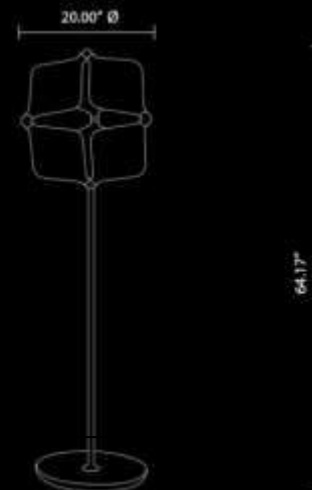

**Dimensions:** Diameter: 20 inch, Height: 64.17 inch

**Light source:** 6x LED Strip 4.8W/m 50W

**Material:** Hand Blown Glass

**Color:** Gold

**FACET 37 PENDANT**  
LASVIT, CZECH REPUBLIC

**FACET 37 PENDANT**  
LASVIT, CZECH REPUBLIC