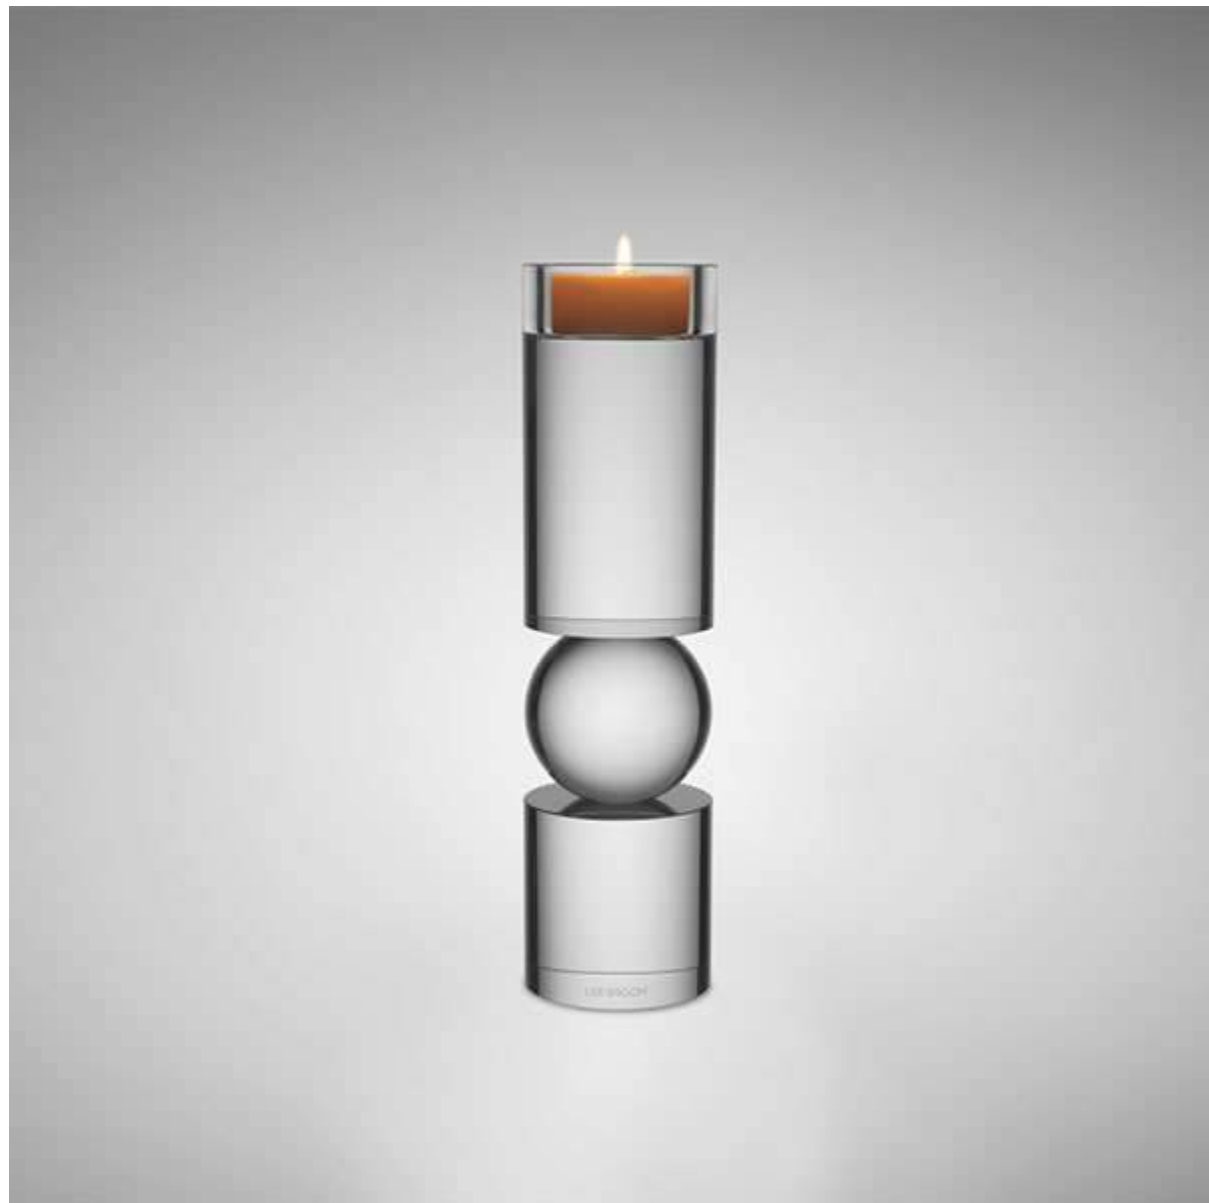

## FULCRUM CANDLESTICK CLEAR SMALL

Lee Broom, UK

**Color** : Clear

**Material** : Optical Glass

**Dimensions** : Height: 12.20 inch x Diameter: 3.14 inch

Price – 25,019/- each

Qty.1 pc in stock

[www.lightandyou.com](http://www.lightandyou.com)