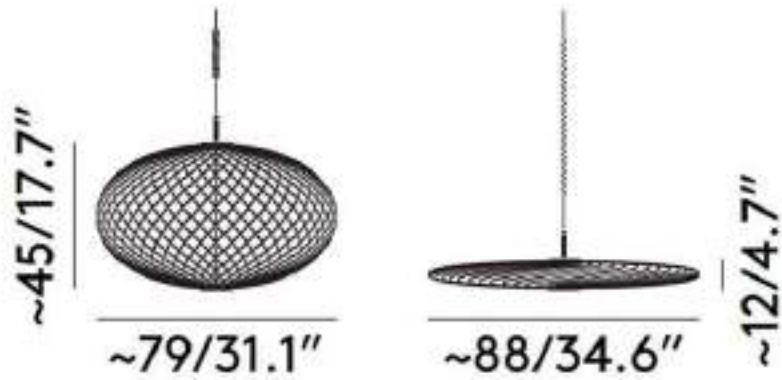

Spring Medium Pendant

Tom Dixon, UK

₹94,015

Qty. 1 No In stock