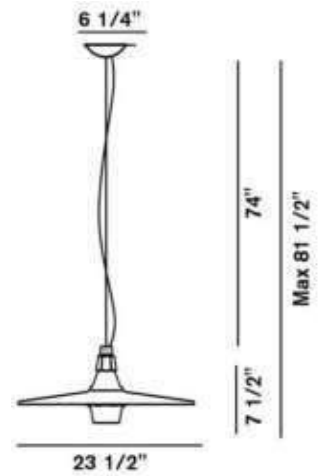

**Materials:** blown glass and painted aluminium

**Colours:** bronze, aluminium

**Brightness**  
semi-diffused and direct down light

Price – Rs. 45,106/-

Qty. 1 Nos In stock

CRASH

**Bulbs**  
- Incandescent 1x60W E26 medium type A