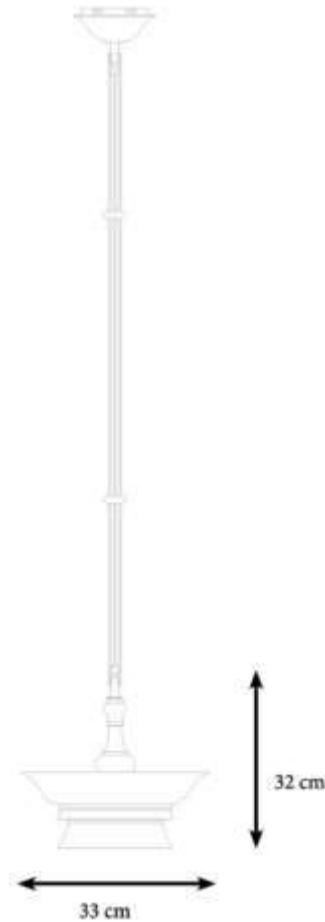

Price – Rs. 54,598/-

Quantity : 1 Nos in stock