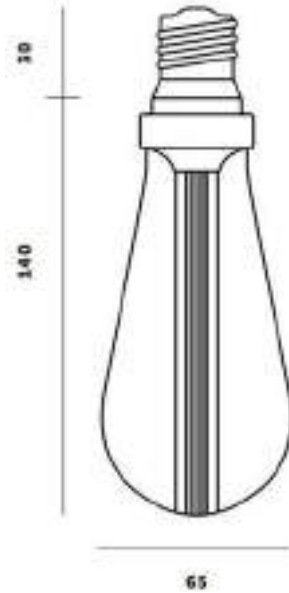

Price – Rs. 1,959/-

Qty.1 No In stock

Buster Bulb Smoked - Non-Dimmable (INDOOR)

Buster & Punch, UK

Specifications

- Color : Smoked
- Dimming : Non-Dimmable
- Material : Polycarbonate
- Dimensions : Bulb Height: 6.69 inch, Bulb Diameter: 2.55 inch

Name	Buster Bulb Smoked - Non-Dimmable
Product Code	BB-TD-E27-ND-SM-B
Family Name	Buster Bulb
Indoor / Outdoor	Indoor
No. of Bulbs	1
Wattage	2W
Bulb Base	E27
IP Rating	20
Certification	BS EN
Material	Polycarbonate