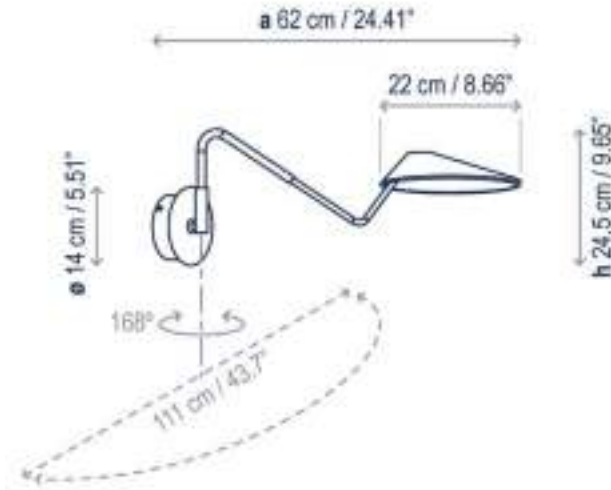

Price – Rs. 60925/-

Qty.2 No In stock

Nón Lá A/03 (INDOOR)

Bover, Spain

Descripción lámpara / Lamps description:

230V 50Hz
IP-20
10,5 W LED / CRI: 90 / 2700°K
1200 lm fuente de luz / light source

Ref	Acabados / Finishing	Ean 13
3320301601	Blanco Lacado Brillante + Interruptor Proxy Dimmer <i>White Brilliant Lacquer + Proxy Dimmer Switch</i>	8436544896076
3320301606	Cromo + Interruptor Proxy Dimmer <i>Chrome + Proxy Dimmer Switch</i>	8436544896052
3320301689	Cobre Satinado + Interruptor Proxy Dimmer <i>Satin Copper + Proxy Dimmer Switch</i>	8436544895994
*3320301301	Regulable Triac - Blanco Lacado Brillante <i>Dimmable Triac - White Brilliant Lacquer</i>	8436535556615
*3320301306	Regulable Triac - Cromo <i>Dimmable Triac - Chrome</i>	8436535556745
*3320301389	Regulable Triac - Cobre Satinado <i>Dimmable Triac - Satin Copper</i>	8436535556752