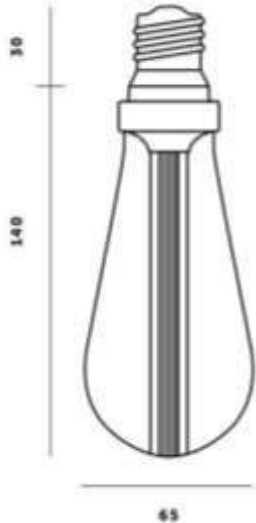

Buster Bulb Smoked – Dimmable (INDOOR)

Buster & Punch, UK

Price – Rs. 2,394/-

Qty.1 No In stock

Specifications	
Color	Smoked
Dimming	Dimmable
Material	Polycarbonate
Dimensions	Bulb Height: 6.69 inch, Bulb Diameter: 2.55 inch

Name	Buster Bulb Smoked - Dimmable
Product Code	BB-TD-E27-D-SM-C
Family Name	Buster Bulb
Indoor / Outdoor	Indoor
No. of Bulbs	1
Wattage	5W
Bulb Base	E27
IP Rating	20
Certification	BS:EN
Material	Polycarbonate