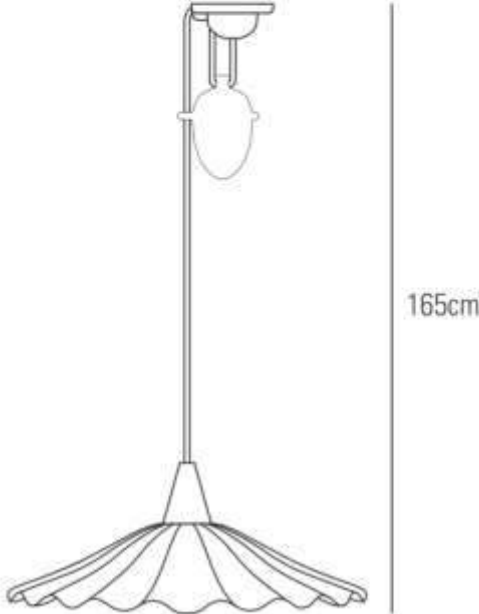

CHRISTIE PENDANT RISE & FALL
ORIGINAL BTC, UK

Cable length may be shortened upon installation.
This will reduce both maximum & minimum drop
and reduce the range of movement.

Maximum Drop
- without altering length of standard cable