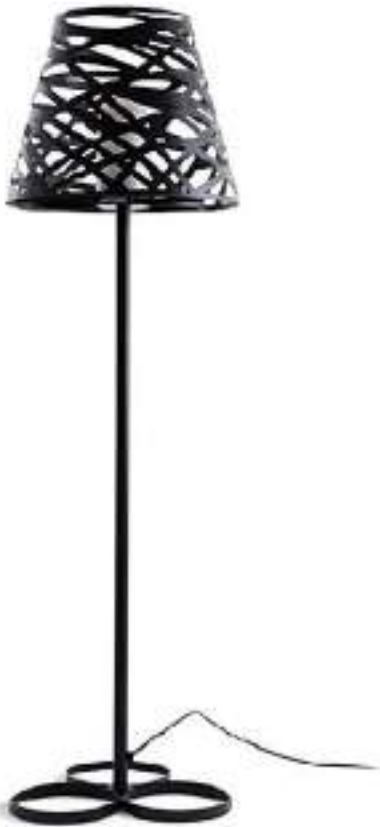

## Tornado Floor Lamp (OUT DOOR)

Studio Italia, Italy

**Designer** - Dima Loginoff

**Brand** - Studio Italia, Italy

**Material** -Metal

**Dimension** - 148 / 45cms

**Colour** - Matt anthracite grey

**Lamp Source** -E 27 23w CFL