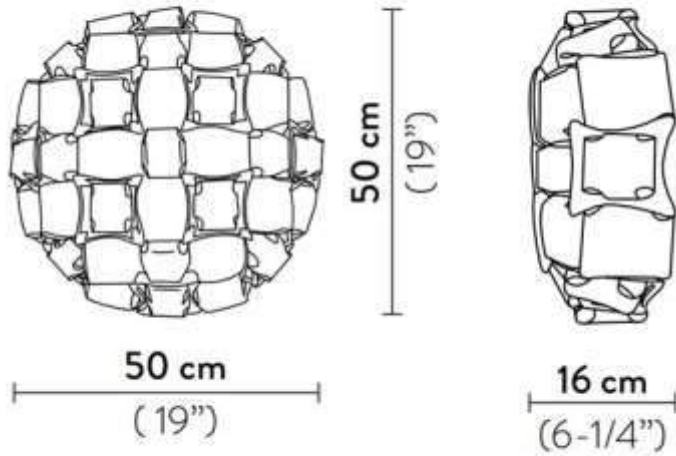

MIDA MEDIUM CEILING/WALL LAMP

Slamp, Italy

₹45,124

Qty. 1 No In stock