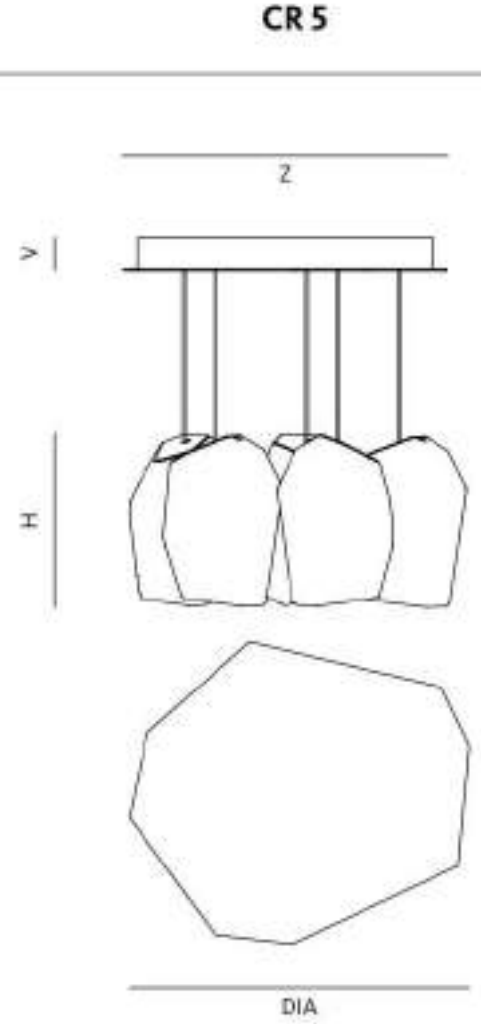

CRYSTAL ROCK 5 SUSPENSION LAMP

LASVIT, CZECH REPUBLIC

MRP – Rs. ~~3,86,530/-~~
Discounted Price – Rs.1,95,000 /-

MATERIAL: Hand Blown Bohemian Crystal Glass

Qty - 1 Cluster of 5 pcs In stock

Not from the Stone Age but closer to Kryptonite, Crystal Rock appears in the cave of the future as an ambassador of the fusion between nature and man, light and reflection, transparency and mass.

Name	Dia (mm/inch)	H / +L (mm/inch)	Z (mm/inch)	V (mm/inch)
CR 5	360/14 3/16"	180/7 1/16"	357/14 1/16" × 313/12 5/16"	36/1 1/16"