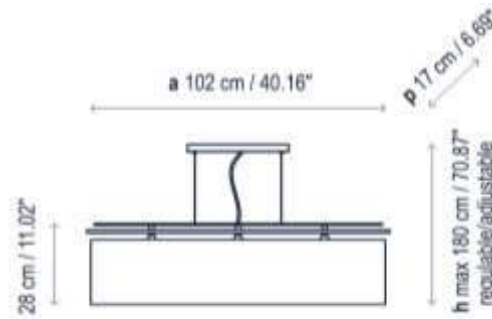

Mar Suspension Lamp (INDOOR)

Bover, Spain

Select variants to see dimension and other details:

1. Color * : [Nickel Dark Brown Leather Transparent ...](#) [Nickel Dark Brown Leather Transparent ...](#)
2. Light Source * : [Halogen](#) [LED](#)
3. Dimming * : [Non-Dimmable](#)
4. Dimensions : Lamp Shade Length: 40.16 inch, Lamp Shade Height: 11.02 inch, Lamp Max Reach From Ceiling To Shade: 51.18 inch

Price – Rs. 77,758/-

Qty.1 No In stock

Name	Mar Suspension Lamp
Product Code	4324460/P-521 HAL
Family Name	Mar
Indoor / Outdoor	Indoor
Mounting	Suspension
Net Weight	5 Kg
Dimensions	Lamp Shade Length: 40.16 inch, Lamp Shade Height: 11.02 inch, Lamp Max Reach From Ceiling To Shade: 51.18 inch
No. of Bulbs	3
Wattage	40W
Bulb Base	E27
Cord Length	1.62 Meter
Light Effect	Diffused
IP Rating	20
Certification	CE
Material	pendant lamp available in various finish combinations, Structure is made in brass and diffuser is made from PVC, Rectangular lamp shade is available in cream, white or red translucent hand wrapped polyester blend ribbon, or white cotton