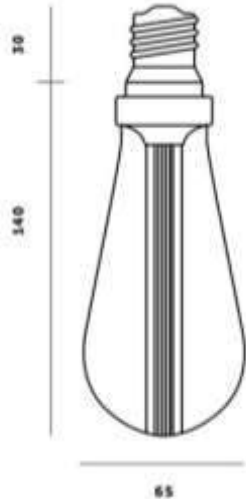

Buster Bulb Crystal - Non-Dimmable (INDOOR)

Buster & Punch, UK

Price – Rs. 1,959/-

Qty.1 No In stock

Specifications	
Color	Crystal
Dimming	Non-Dimmable
Material	Polycarbonate
Dimensions	Bulb Height: 6.69 inch, Bulb Diameter: 2.55 inch

Name	Buster Bulb Crystal - Non-Dimmable
Product Code	BB-TD-E27-ND-CR-B
Family Name	Buster Bulb
Indoor / Outdoor	Indoor
No. of Bulbs	1
Wattage	2W
Bulb Base	E27
IP Rating	20
Certification	BS:EN
Material	Polycarbonate