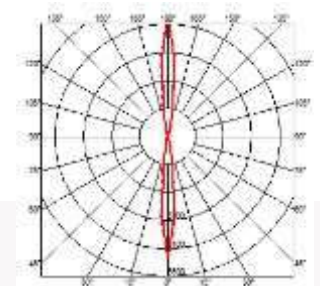

Beam Angle

10°

Lamps Description

Power Led: 12W - 2x468 lm ≠ *FIXT 2x425 lm - 3000K/CRI 80 - 110-240V (*FIXT lm = Spot Optic)