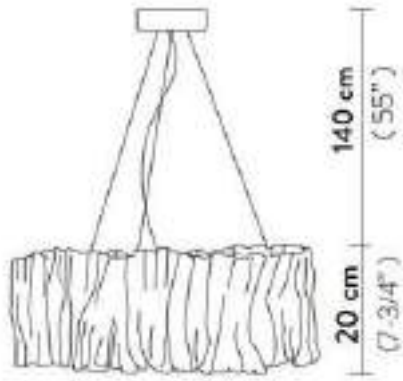

**Accordeon Suspension Lamp**  
Slamp, Italy

**Accordeon Suspension Lamp**  
Slamp, Italy

**light&you.** evoking emotions through light.

**Accordeon Suspension Lamp**  
Slamp, Italy

**₹1,60,583**

Qty. 1 No In stock