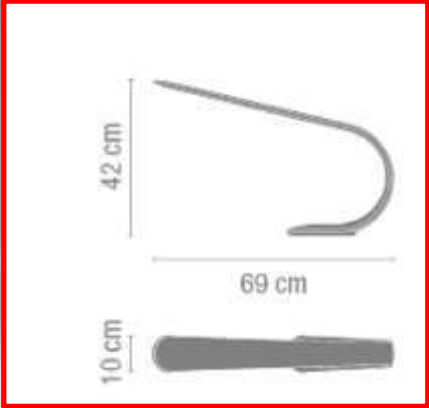

Sketch

Finish

0555-03.
White lacquer

0555-04.
Black lacquer

0555-14.
Soft brown
lacquer

Electrical characteristics
5 x LED 1W 350mA