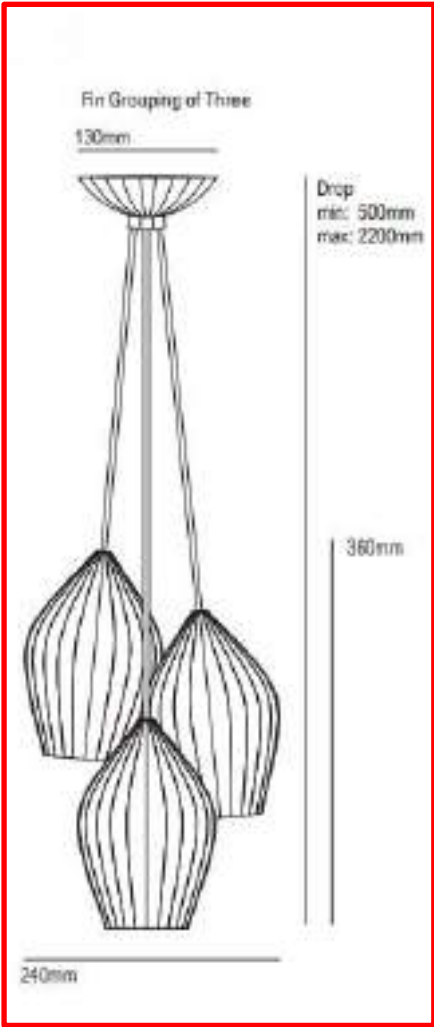

FIN PENDANT GROUPING OF 3 SUSPENSION LAMP
ORIGINAL BTC, U.K

Price – Rs. 48,213/-

Qty. 1 Nos In stock

SPECIFICATION	Finish	Product Code	Bulb Cap	Max Wattage	Bulb Type
Fin Grouping of Three Pendant	natural bone china	FP550N/3	E 27	40 x 3	GLS
Fin Grouping of Five Pendant	natural bone china	FP550N/5	E 27	40 x 5	GLS
Fin Grouping of Seven Pendant	natural bone china	FP550N/7	E 27	40 x 7	GLS