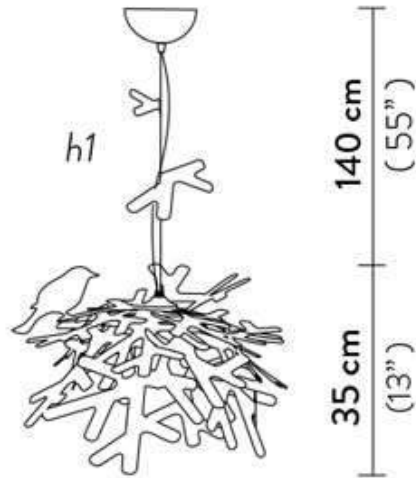

LUI PENDANT LAMP

Slamp, Italy

₹21,111

Qty. 1 No In stock