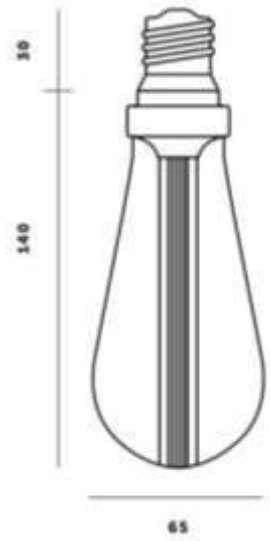

# Buster Bulb Gold – Dimmable ( INDOOR )

Buster & Punch, UK

Price – Rs. 2,394/-

Qty.1 No In stock

Color	Gold
Dimming	Dimmable
Material	Polycarbonate
Dimensions	Bulb Height: 6.69 inch, Bulb Diameter: 2.55 inch