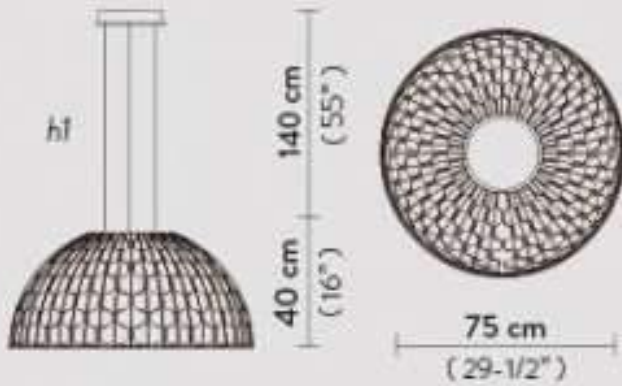

DOME SUSPENSION LAMP LARGE

Slamp, Italy

₹1,23,211

Qty. 1 No In stock

hf: maximum cable length