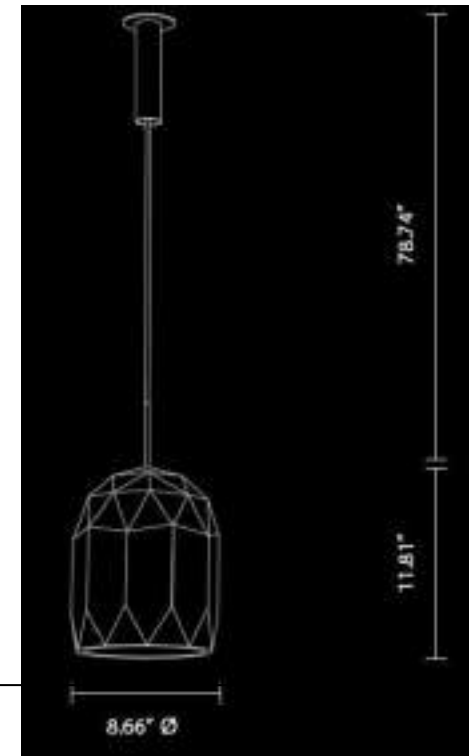

POLYGON SUSPENSION LAMP
LASVIT, CZECH REPUBLIC

MRP/Pendant – Rs. ~~1,78,190/-~~

Discounted Price/Pendant – Rs. 45,940/-

Qty. 3 Nos In stock

POLYGON

"Polygon expresses light, glass and the glass-cutter's art in perfect harmony. Combining the traditional shape of a hand-blown glass lampshade with the polygonal network often used in 3D modeling programs, Polygon creates a new and unusual decor with two distinct looks. In the daytime, light gently refracts from its matte surface, while at night the interior

Dimensions: Pendant Diameter: 8.66 inch,

Pendant Height: 11.81 inch

Light source: 5W E14 LED

Material: Hand Blown Cutted Glass, Stainless Steel

Color: Clear Matt, Amber Matt, Light Smoke Matt,

Light Pink Matt, Light Purple Matt