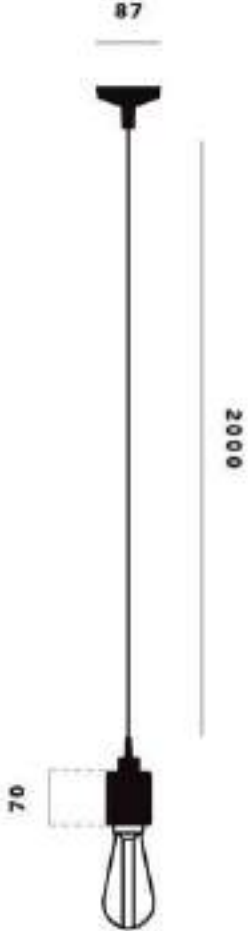

Select variants to see dimension and other details:

Color * **Buster Bulb Crystal** Buster Bulb Gold Buster Bulb Smoked Punch Bulb Pack
Punch Bulb Tube Tear Drop Bulb

Light Source * **LED**

Dimming * **Dimmable** Non-Dimmable

Dimensions : Pendant Height: 8.26 inch, Pendant Length: 2.55 inch, Canopy Length: 3.42 inch, Lamp Max Reach From Ceiling To Pendant: 87 inch

Name	Heavy Metal Pendant Brass
Product Code	UK-HM1-BR-2.0-A + BB-TD-E27-D-CR-C
Family Name	Heavy Metal
Indoor / Outdoor	Indoor
Mounting	Suspension
Dimensions	Pendant Height: 8.26 inch, Pendant Length: 2.55 inch, Canopy Length: 3.42 inch, Lamp Max Reach From Ceiling To Pendant: 87 inch
No. of Bulbs	1
Wattage	5W
Bulb Base	E27
Cord Length	2 Meter
Light Effect	Diffused
IP Rating	20
Certification	BS:EN
Material	Solid Metal