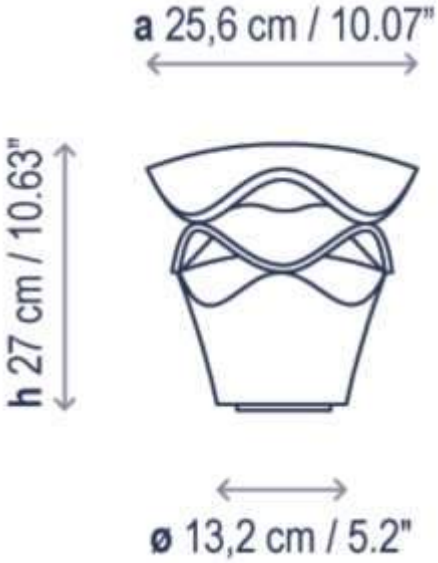

Cornet B/27 (OUTDOOR)

Bover, Spain

Price – Rs. 65965/-

Qty.2 No In stock

Descripción lámpara / Lamps description:

⏚ | ⚡ | 230V 50Hz | IP-66 | IK 8 | [Symbol] | TRIAC | 8 W LED / CRI: 90 / 2700°K 860 lm fuente de luz / light source

Ref	Acabados / Finishing	Ean15
3400240027	Regulable Triac - Gris Piedra Dimmable Triac - Stone Grey	8436544896243