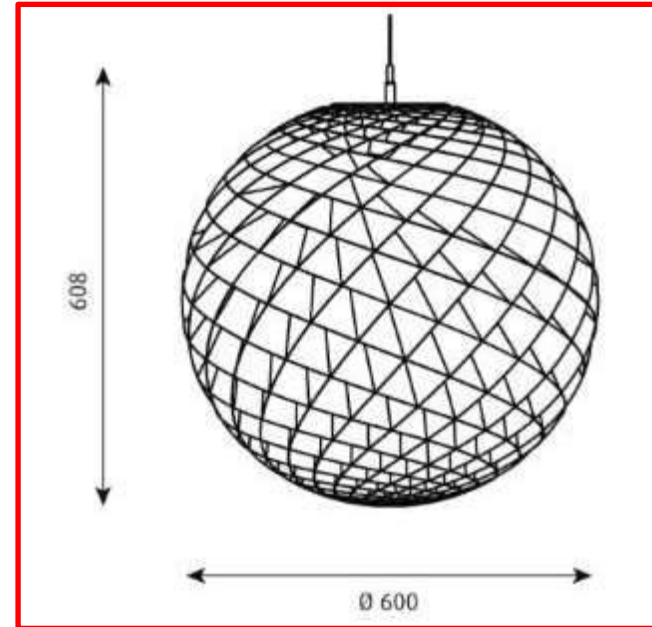

Patera Pendant

Louis Poulsen, Denmark

Price – Rs. 83,101/-

Qty. 1 Nos In stock

Design:

Øivind Slaatto

Concept:

The pendant is a glowing sphere built up of small diamond-shaped cells. Each cell is carefully designed to capture light and to shield the light source from the viewing angles above 45 degrees. Each cell glows. Below 45 degrees, the fields are open to direct light downwards. A small amount of light is also sent upwards to illuminate the ceiling.

Finish:

White, matt coated.

Material:

Shade: Cut matt PVC. Suspension: E27: Matt-chromed brass and die cast acrylic. LED: Matt white.

Weight:

Min: 0.5 kg Max: 12.1 kg

Class:

Ingress protection IP20. Electric shock protection I w. ground (LED), II w/o ground (E27).

Lamp Source:

1 x 200W E27

Dimensions:

Ø 600, Ø 900, 900mm, Ø 450