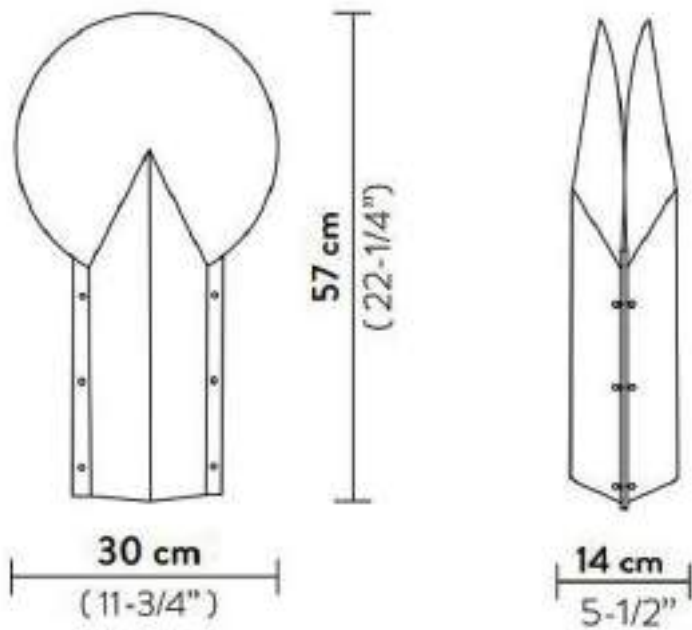

## MOON TABLE LAMP

Slamp, Italy

Name	Moon 25th Anniversary Table Lamp
Product Code	MOO89TAV0000N_000
Family Name	Moon
Indoor / Outdoor	Indoor
Mounting	Table
Net Weight	0.6 Kg
Dimensions	Lamp Length: 11.81 inch, Lamp Width: 5.51 inch, Lamp Max Height: 22.44 Inch
No.of Bulbs	1
Wattage	7W E27 Clear Filament
Bulb Base	E27
Light Effect	Diffused
IP Rating	20
Certification	CE
Material	Opalflex® with Aluminum profiles with a brushed brass finish Digital Marble Texture