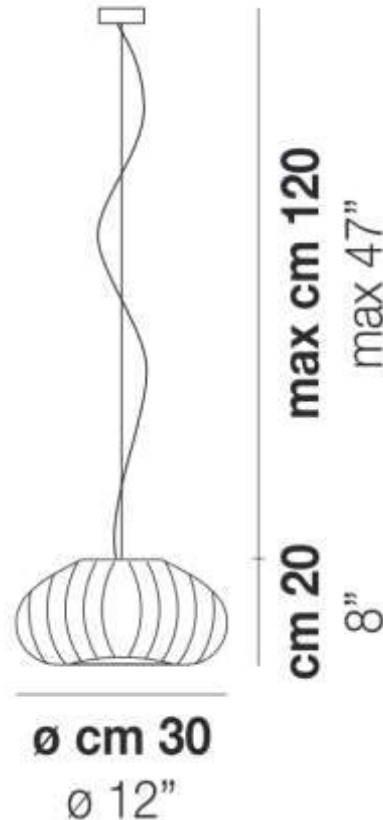

DIAMANTE PENDANT

VISTOSI, ITALY

Great versatility for this glass made with a totally handcrafted production. Diamante is available in three sizes and can be used as pendant, sconce, ceiling, table and floor lamp or as part of a cluster.

Glass colour tone: crystal topaz.

Metal parts: satin-finish nickel.

Lamp Source: 1 x 77W E27

Price – Rs. 39,061/-

Qty. 1 Nos In stock