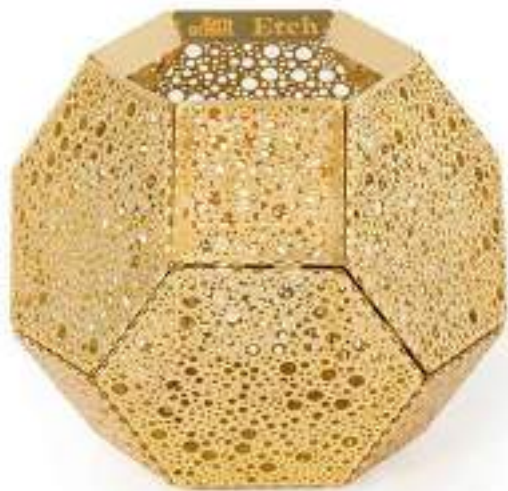

ETCH TEA LIGHT HOLDER BRASS

Tom Dixon, UK