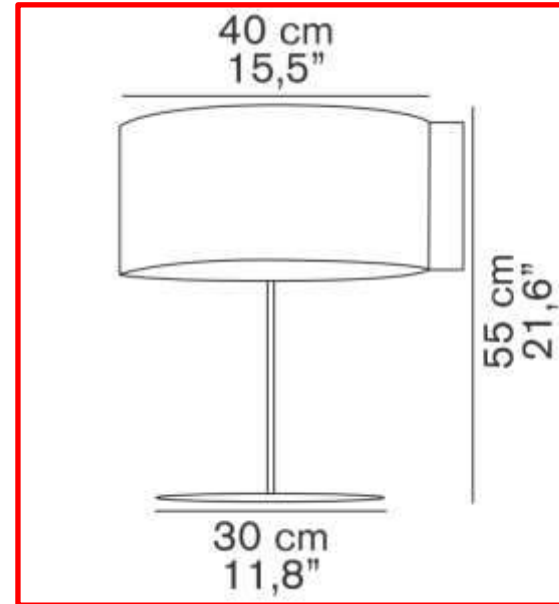

SWITCH TABLE LAMP

Oluce, Italy

Price – Rs. 45,900/-

Qty. 1 Nos In stock

MATERIALI/MATERIALS

metallo
metal

COLORE/COLORS

nero lucido/lacquered black

RAL9005

esterno oro/external gold
interno bianco/inner white

RAL9003