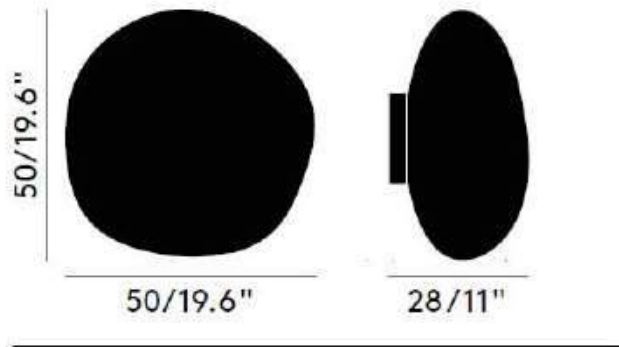

MELT WALL LAMP

Tom Dixon, UK

Price - 61,257/-

Qty.1 No In stock, Copper Finish

Name	Melt Wall Lamp
Product Code	MESS02COEU HAL
Family Name	Melt
Indoor / Outdoor	Indoor
Mounting	Wall
Net Weight	1.5 Kg
Dimensions	Lamp Width: 19.6 inch, Height: 19.6 inch, Depth: 11 inch
No.of Bulbs	1
Wattage	GLS 25W
Bulb Base	E27
Light Effect	Diffused
IP Rating	20
Material	Polycarbonate