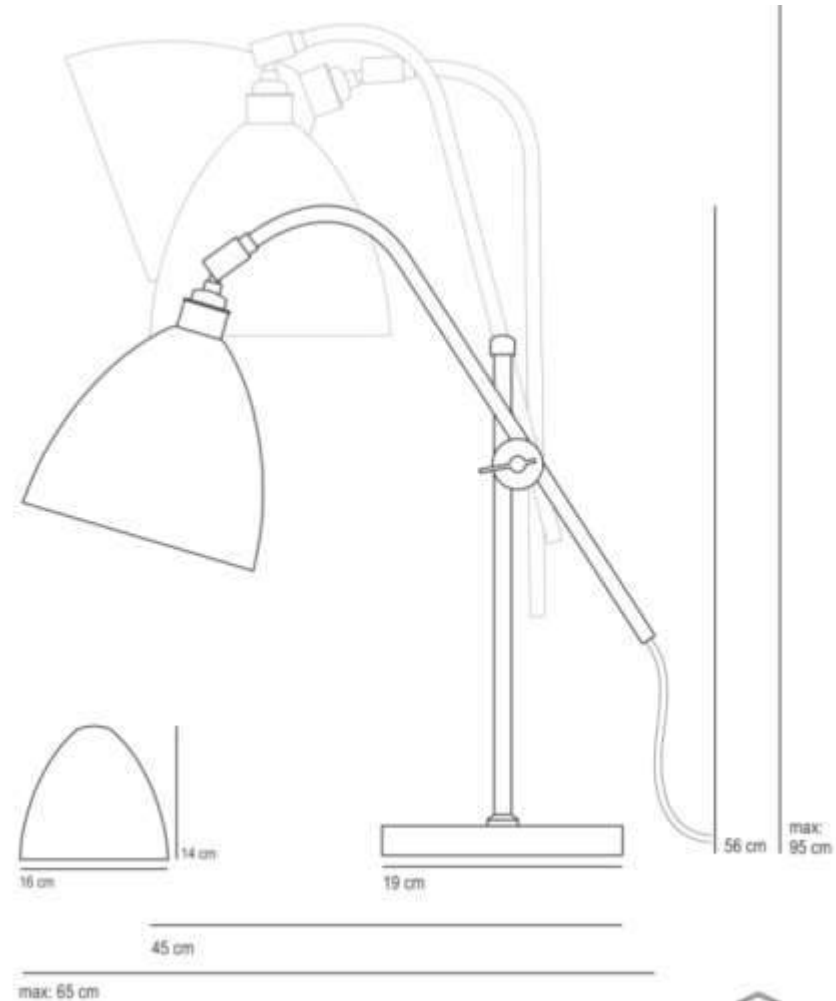

**Colour:** Black

**Material:** Aluminum

**Lamp:** 1 x 60W GLS E27

**Voltage:** 230 (AC)

**Cable Type:** Black Cotton Braid

Qty. 1 Nos In stock

**DIAMANTE PENDANT**  
VISTOSI, ITALY

**light&you.** evoking emotions through light.