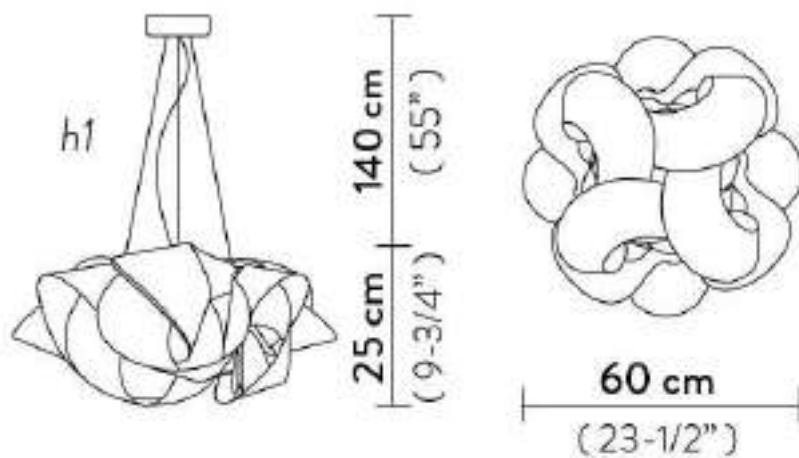

FABULA LARGE SUSPENSION LAMP

Slamp, Italy

₹70,091

Qty.1 No In stock