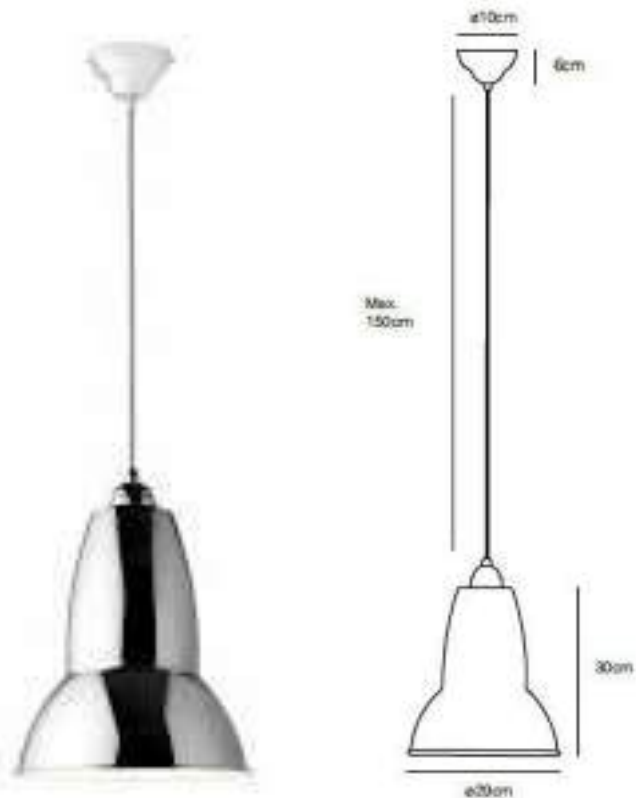

ORIGINAL 1227 MAXI PENDANT

Anglepoise, UK