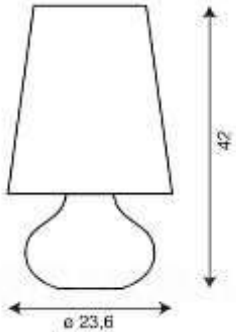

Bulb 1 x 25W E27 IBA max globo

Feeding 220-240V

Certifications