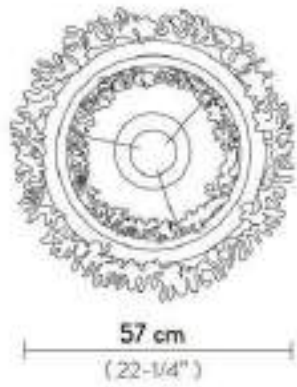

**Accordeon Suspension Lamp**  
Slamp, Italy

**Accordeon Suspension Lamp**  
Slamp, Italy

**light&you.** evoking emotions through light.

**Accordeon Suspension Lamp**  
Slamp, Italy

**₹1,60,583**

Qty. 1 No In stock