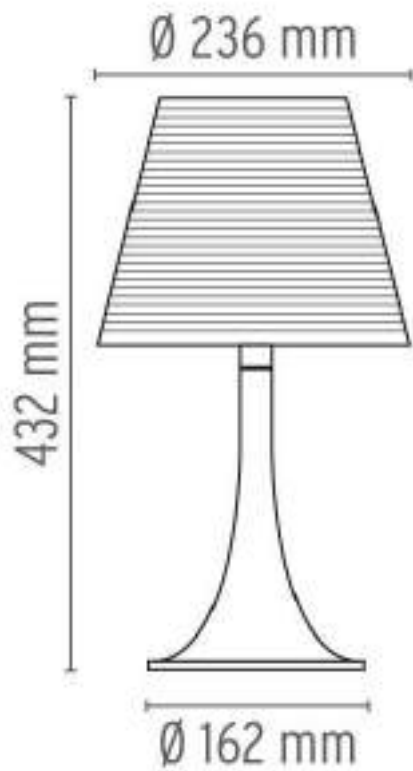

Miss K Table Lamp

Flos, Italy