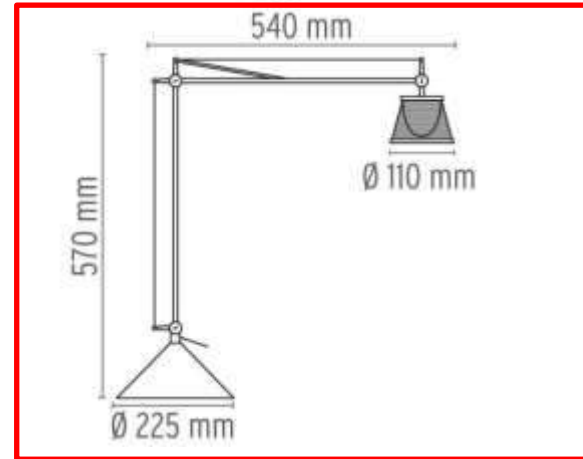

Archimoon Table Lamp(Indoor)

Flos, Italy

FLOS

Price – Rs. 15,000/-

Qty. 1 Nos In stock

Finish: Aluminized silver

Collection	Home Collection - Table
Name of product/article	ARCHIMOON K
Type	LED direct light table lamp
Materials	Steel, Polycarbonate (PC), Glass, Die Cast Aluminium
Designers	Philippe Starck
Design Year	2004
Product code	F0369000