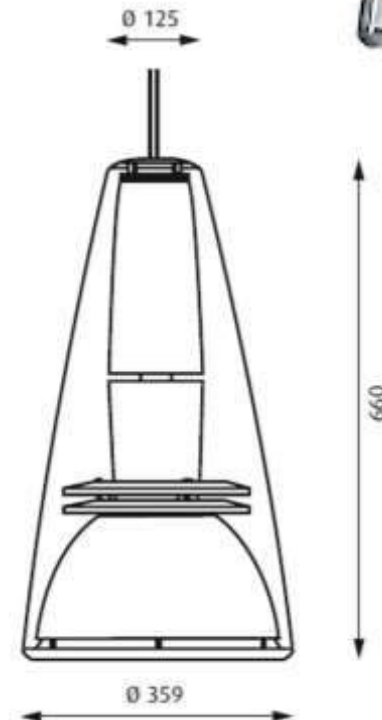

LP CHARISMA KING PENDANT

LOUIS POULSEN, DENMARK

LP Charisma King

Concept The fixture emits a downward directed light. The two opal shades distribute a small amount of light laterally illuminating the fixture itself. The fixture is available with two reflector options: a narrow beam anodized, and a wide beam white painted.

Finish Aluminium coloured, wet painted or white, powder coated. Clear acrylic.

Material Cone: Injection moulded clear acrylic. Shades: Injection moulded opal polycarbonate. Reflector: Spun aluminium. Ring: Die cast aluminium. Housing: Spun aluminium. Struts: Die cast aluminium.

Mounting Suspension type: Cable 3x0,75mm² & wire. Canopy: Yes. Cable length: 4m.

Weight Max. 6kg.

Class Ingress protection IP20. Electric shock protection I w. ground.

Info notes Reflector medium beam: white inside. Reflector narrow beam: matt metallic inside.

Light source	Finish	Reflector	Shade
1x150W HIT G12 HF	GREY ALU COL	MEDIUM	OPAL PC
1x150W HIT G12 HF	GREY ALU COL	NARROW	OPAL PC
1x150W HIT G12 HF	WHT	MEDIUM	OPAL PC
1x150W HIT G12 HF	WHT	NARROW	OPAL PC
1x230W QT-32 Clear E27	GREY ALU COL	MEDIUM	OPAL PC
1x230W QT-32 Clear E27	GREY ALU COL	NARROW	OPAL PC
1x230W QT-32 Clear E27	WHT	MEDIUM	OPAL PC
1x230W QT-32 Clear E27	WHT	NARROW	OPAL PC
1x70W HIT-CRI G12 HF	GREY ALU COL	MEDIUM	OPAL PC
1x70W HIT-CRI G12 HF	GREY ALU COL	NARROW	OPAL PC

Price – Rs. 67,626/-

Qty. 1 Nos In stock