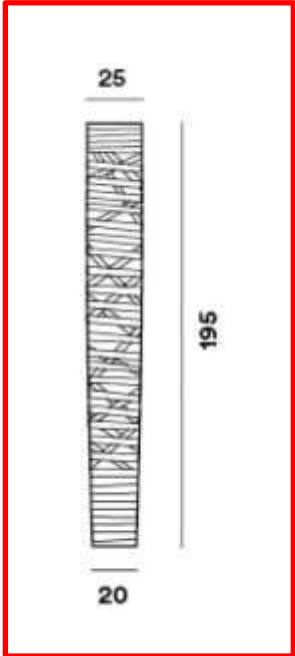

Tress Large Floor Lamp
Foscarini , Italy

Price – Rs. 77,140/-

MATERIAL

Coated fiberglass-based composite material, varnished metal and aluminium

COLORS

LIGHT SOURCE

LED retrofit halo 2x 300+100W
R7s+E27