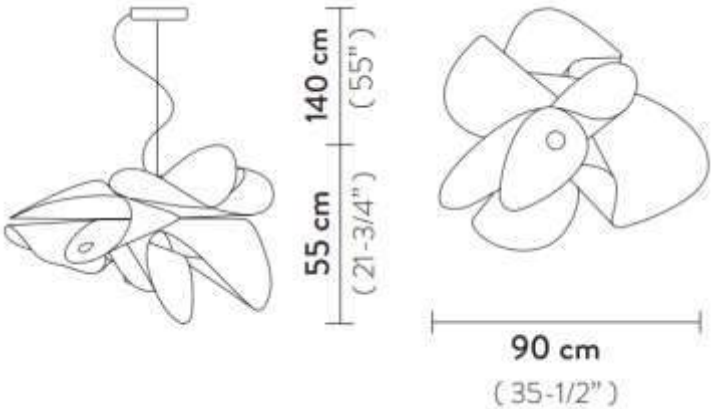

COLOUR
 PRISMA

LED: 25W - 200 ~240 Vac / 40 Vdc
3.000 Lumen - 2700Kelvin
(warm white) CRI 90