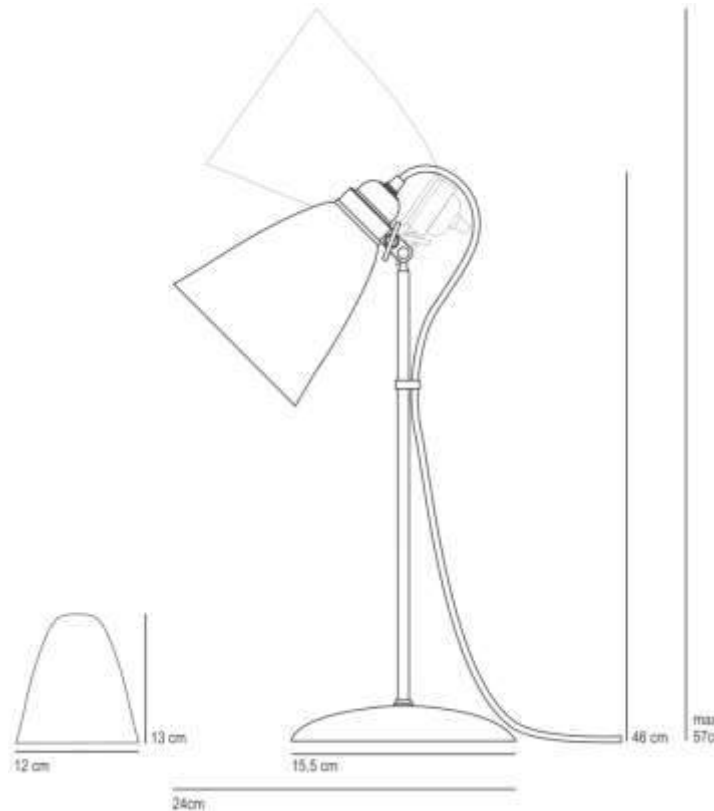

Colour: Natural White

Material: Bone China

Lamp: 1 x 40W GLS E27

Voltage: 230 (AC)

Cable Type: Sand & Taupe Cotton Braid

Price – Rs. 16,056/-

Qty. 1 Nos In stock

**OXFORD DOUBLE DESK LAMP**