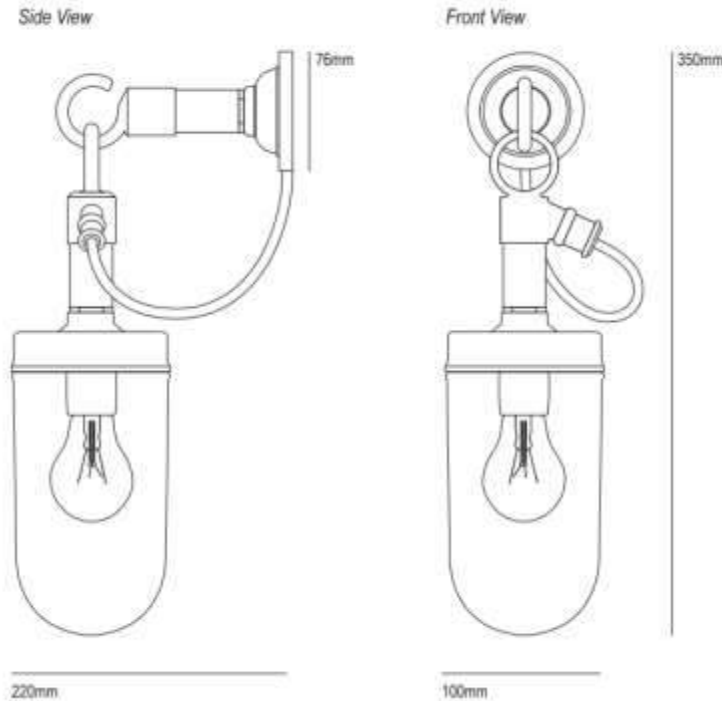

WELL GLASS WALL LAMP

ORIGINAL BTC, UK

The 7679 Well Glass Wall Light takes design inspiration from the 7679 Pendant Light. An Industrial style screw type well glass light, suited for both indoor and outdoor use. The light has a galvanised finish with brass suspension loop and cable entry. The light is available with clear or frosted glass.

Colour: Galvanised

Material: Galvanised Iron, Glass

Lamp: 1 x 60W Clear GLS E27

Height : 290mm

Diameter: 120mm