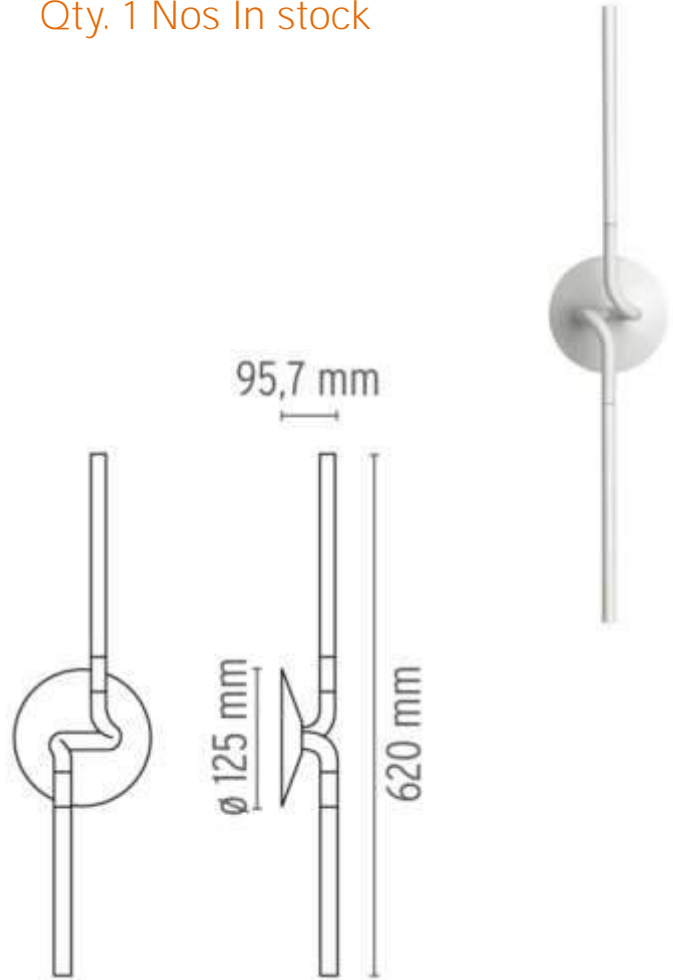

LIGHTSPRING DOUBLE WALL LAMP

Flos, Italy

LIGHTSPRING DOUBLE

Mounting	Wall
Lamps description	2 x 14 TOP LED 3000K 2 x 360lm total - CRI80 - 9W
Environment	Indoor
Technical description	Wall mounted light fitting with indirect light. Injection molded diffuser in methacrylate with photo-engraved internal finish. The diffuser is fixed to the body by a nickel-plated neodymium magnet. The head is cast aluminium alloy. The wall attachment is injection molded in NYLON PA 6.6 white 20% fibreglass. The rose is in cast aluminium alloy. The body is in extruded calendered aluminium. The feed for the LEDs is located within the rose. Each head can be rotated 45° on its vertical axis. The components are finished with a spray paint. The paint is water-based and therefore eco-friendly.

ELECTRICAL

Emergency	Without	☐	F3344009	White
Voltage (V)	230/240			

PHYSICAL

Supply	Terminal block
Construction material	Aluminum, Methacrylate
Weight (kg)	1.2

CERTIFICATIONS

Price – Rs. 37,233/-

Qty. 1 Nos In stock