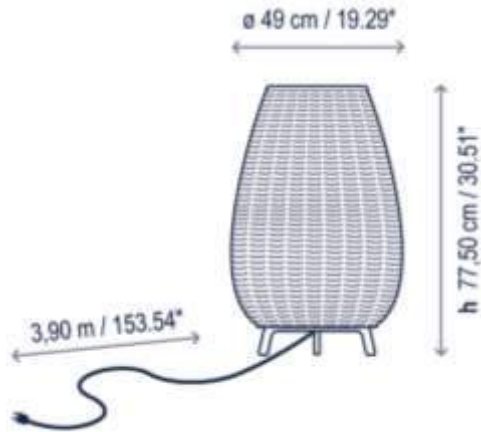

Amphora 01 Outdoor Floor Lamp (OUTDOOR)

Bover, Spain

Price – Rs. 1,05,417/-

Qty.1 No In stock

Select variants to see dimension and other details:

- Color * : [Brown And Light Beige Shade](#) [Brown And Rattan Brown Shade](#)
- Light Source * : [CFL](#) [LED](#)
- Dimming * : [Non-Dimmable](#)
- Dimensions : Lamp Shade Diameter: 19.29 inch, Lamp Max Height From Base To Shade: 30.51 inch

Name	Amphora 01 Outdoor Floor Lamp
Product Code	0133003/P742 LED
Family Name	Amphora
Indoor / Outdoor	Outdoor
Mounting	Floor
Net Weight	5.87 Kg
Dimensions	Lamp Shade Diameter: 19.29 inch, Lamp Max Height From Base To Shade: 30.51 inch
No.of Bulbs	2
Wattage	9W
Bulb Base	E27
Light Effect	Diffused
IP Rating	66
Certification	CE
Material	Aluminum, Stainless steel, Polyethylene, Synthetic fiber.