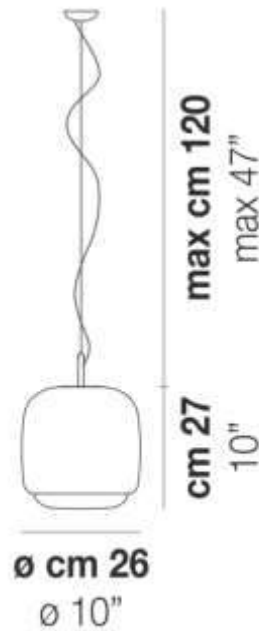

JUBE SMALL PENDANT

VISTOSI, ITALY

Essential, sinuous and delicate, was born from the union of two blown glasses that, once assembled together, create an overlapping, ton sur ton effect with a retro charm. Thanks to a powerful waterjet, which perforates glass with holes of a very large diameter, the fusion of the glasses is perfectly integrated, so two glasses look like a single piece.

LED light source.

Top glass colour tone: smoky, burnt sienna, navy green, crystal.

Bottom glass colour tone: white.

Metal parts: satin gold.

Price – Rs. 37,125/-

Qty. 1 Nos In stock

JUBE SP P