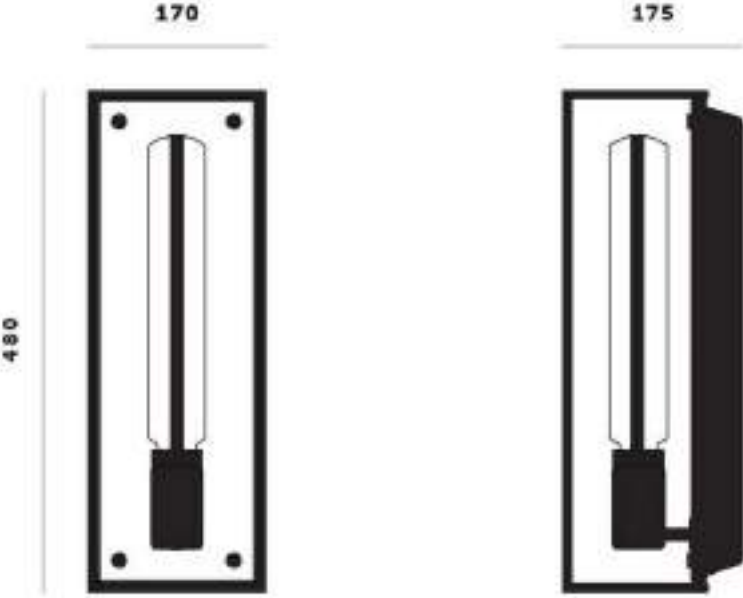

# CAGED 1.0 LARGE WALL LAMP ( INDOOR )

Buster & Punch, UK

Name	Caged 1.0 Large Wall Lamp
Product Code	EU-CGW-L-SBM-A
Family Name	Caged
Indoor / Outdoor	Indoor
Mounting	Wall
Dimensions	Lamp Length: 6.69 inch, Lamp Width: 6.88 inch, Lamp Height: 18.89 inch
No.of Bulbs	1
Wattage	5W
Bulb Base	E27
Light Effect	Diffused
IP Rating	20
Certification	BS:EN
Material	Metal