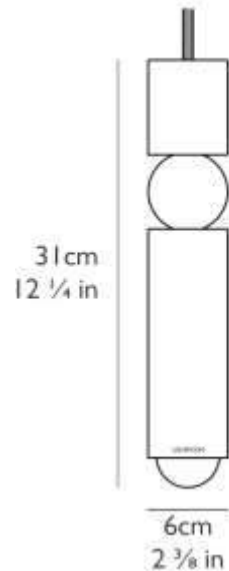

Fulcrum Light
Lee Broom, UK

Price – Rs. 32,977/-

Matt Black Qty. 2 Nos in stock

Continuing the exploration of pivots and supports, Fulcrum Light is a slimline pendant of gold, chrome or black cylinders suspended around a central sphere.

TECHNICAL SPECIFICATION

Dimensions: H 31cm x Dia 6cm / H 12.25 in x Dia 2.375 in

Finishes: Polished Gold, Polished Chrome, Matte Black

Materials: Steel, glass

Cable: 300cm / 118.125 in, adjustable, gold/silver/black fabric outer

Bulb: E27 fitting, max 25w, 50-60hz

Voltage: 220-240v

- Polished Gold
- Polished Chrome
- Matte Black