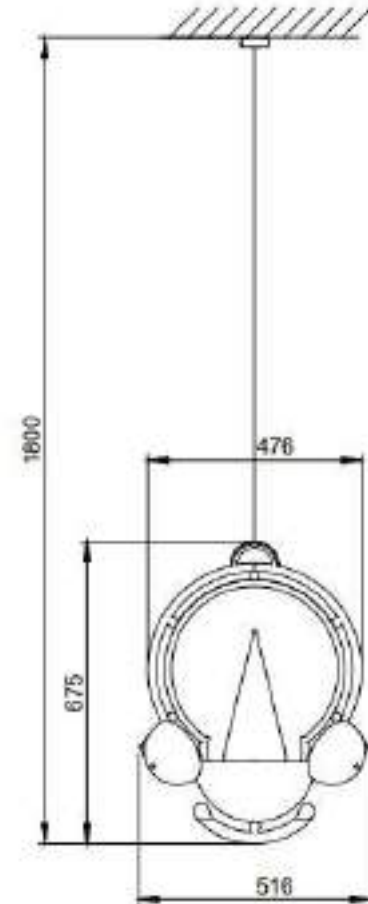

TOP VIEW

FRONT VIEW

Kathakali Suspension Lamp

The Kathakali Series is a collection of table lamp and suspension lamp. Inspired by the robust storytelling art form, these lamps have a presence in your room, easily becoming the topic of a conversation.

Technical Specifications

Product Code	: KSL-S-MULTI
Color	: Green & Red Glass With Gold & Black Metal
Type	: Suspension
Material	: Blown Glass and Metal Fittings
Light Source	: LED Strip
Light Effect	: Diffused
Wattage	: 20W + 2W
Weight	: 6.2 kg
Dimension	: Suspension Diameter: 47.24 inch, 20.55 inch
Dimmer	: Non Dimmable
Area	: Indoor