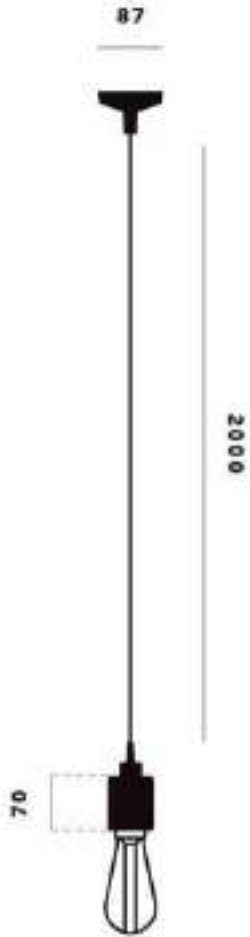

Select variants to see dimension and other details:

Color * : Buster Bulb Crystal Buster Bulb Gold Buster Bulb Smoked Punch Bulb Puck
Punch Bulb Tube Tear Drop Bulb

Light Source * : LED

Dimming * : Dimmable Non-Dimmable

Dimensions : Pendant Height: 8.26 inch, Pendant Length: 2.55 inch, Canopy Length: 3.42 inch, Lamp Max Reach From Ceiling To Pendant: 87 inch

Name	Heavy Metal Pendant Steel
Product Code	<u>UK-HM1-ST-2.0-A + BB-TD-E27-D-CR-C</u>
Family Name	Heavy Metal
Indoor / Outdoor	Indoor
Mounting	Suspension
Dimensions	Pendant Height: 8.26 inch, Pendant Length: 2.55 inch, Canopy Length: 3.42 inch, Lamp Max Reach From Ceiling To Pendant: 87 inch
No.of Bulbs	1
Wattage	5W
Bulb Base	E27
Cord Length	2 Meter
Light Effect	Diffused
IP Rating	20
Certification	BS-EN
Material	Solid Metal