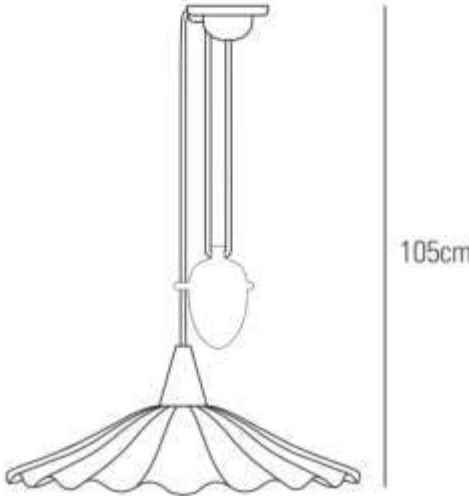

Minimum Drop
- without altering length of standard cable