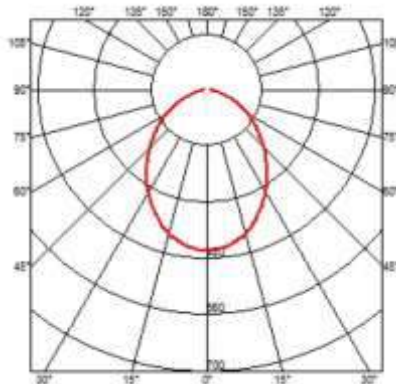

PHYSICAL

Supply	Terminal block
Cord length (mm)	9000/3000
Construction material	ABS, Aluminum, Polycarbonate
Weight (kg)	3,2 (x1 AIM)