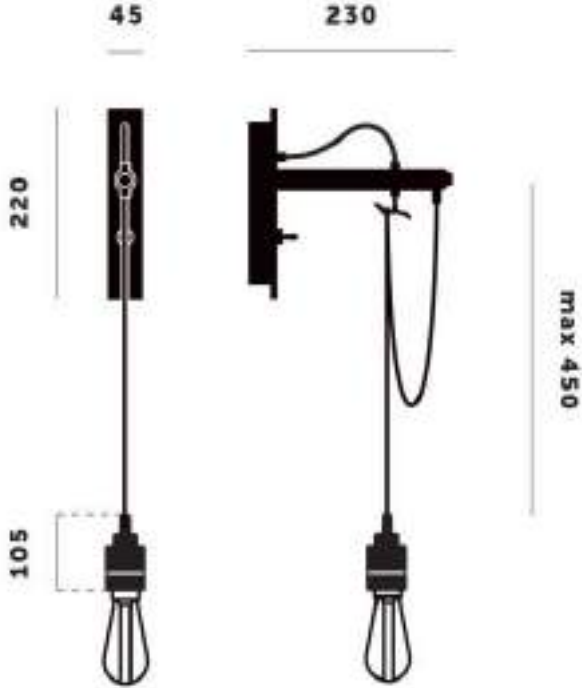

# HOOKED NUDE - GRAPHITE & BRASS WALL LAMP ( INDOOR )

Buster & Punch, UK

Name	Hooked Nude - Graphite & Brass Wall Lamp
Product Code	UK-HKW-TO-GR-BR-A + BB-TD-E27-D-CR-C
Family Name	Hooked
Indoor / Outdoor	Indoor
Mounting	Wall
Dimensions	Lamp Base Length: 1.77 inch, Lamp Base Height: 8.66 inch, Lamp Pendant Length: 2.55 inch, Lamp Pendant Height: 8.46 inch, Lamp Pendant Max Drop: 17.71 inch
No.of Bulbs	1
Wattage	5W
Bulb Base	E27
Light Effect	Diffused
IP Rating	20
Certification	BS:EN
Material	Solid Metal