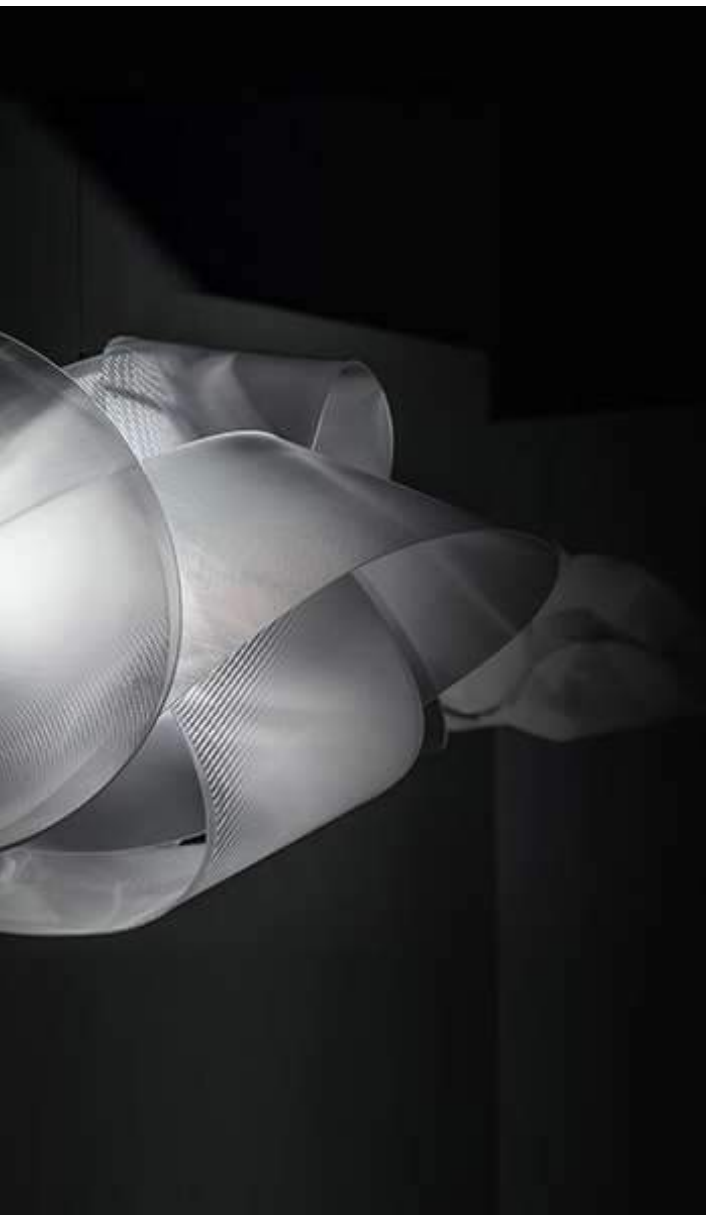

FABULA LARGE SUSPENSION LAMP

Slamp, Italy

light&you. evoking emotions through light.