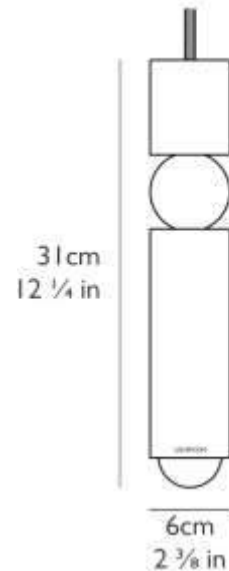

Fulcrum Light
Lee Broom, UK

Price – Rs. 30,887/-

Polished Chrome Qty. 1 Nos in stock

Continuing the exploration of pivots and supports, Fulcrum Light is a slimline pendant of gold, chrome or black cylinders suspended around a central sphere.

TECHNICAL SPECIFICATION

Dimensions: H 31cm x Dia 6cm / H 12.25 in x Dia 2.375 in

Finishes: Polished Gold, Polished Chrome, Matte Black

Materials: Steel, glass

Cable: 300cm / 118.125 in, adjustable, gold/silver/black fabric outer

Bulb: E27 fitting, max 25w, 50-60hz

Voltage: 220-240v

Polished Gold

Polished Chrome

Matte Black