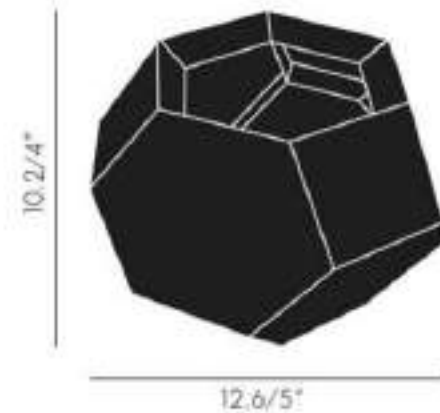

### Specifications

Color : Brass

Material : Brass

Dimensions : Width: 5 inch, Height: 4 inch

Price - 5,005/- each

Qty.6 pcs In stock