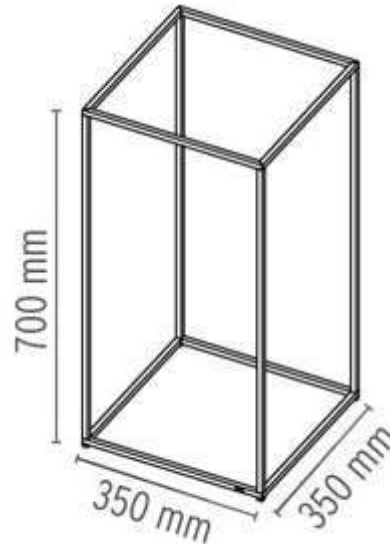

IPNOS OUTDOOR
FLOS, ITALY

Price – Rs. 64,398 /-

Qty. 1 Nos In stock

Floor lamp providing diffused light. Extruded aluminium frame 10x10x1 gratiné and anodized in various finishes. Leds on the top edges incorporated in the extrusions and burnished into the resin, guaranteeing the IP level. ON/OFF switch in the IP box containing the drivers. Two-pole spark-proof schuko plug.

Floor lamp providing diffused light.

- F3150030 Anodized black
- F3150046 Anodized bronze
- F3150054 Anodized natural

Mounting

Floor

Lamps Description

196 TOP LED 2700K 980lm CRI85 - 15W