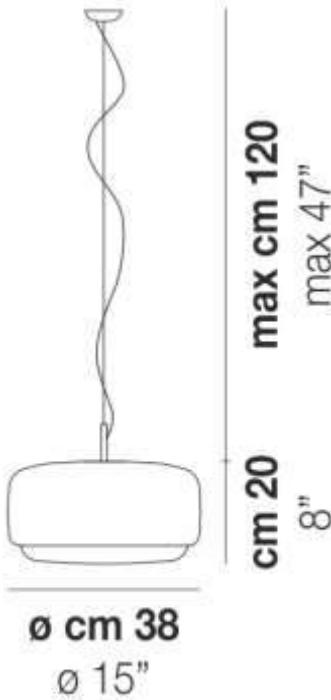

JUBE GRAND PENDANT
VISTOSI, ITALY

Essential, sinuous and delicate, was born from the union of two blown glasses that, once assembled together, create an overlapping, ton sur ton effect with a retro charm. Thanks to a powerful waterjet, which perforates glass with holes of a very large diameter, the fusion of the glasses is perfectly integrated, so two glasses look like a single piece.

LED light source.

Top glass colour tone: smoky, burnt sienna, navy green, **crystal**.

Bottom glass colour tone: **white**.

Metal parts: satin gold.

LED 1x19,5W LED

IP20 0.3m

CE PG 230V 50 Hz

JUBE SP G