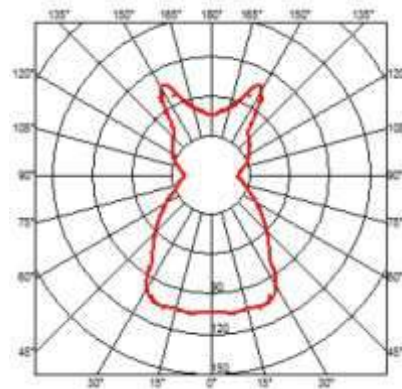

TATOU T1 TABLE LAMP

Flos, Italy

Price – Rs. 21,689/-

Qty. 1 Nos In stock in white finish

TATOU T1

Mounting	Table
Lamps description	1 x MAX 70W E27 HSGS or 1 LED 8W E27 740lm 2700K
Environment	Indoor
Finish	White, Black, Ochre-grey
Technical description	Diffused light table lamp. Exterior diffuser in Polycarbonate. Internal diffuser in injection printed opal polycarbonate. Support and base in painted steel.

ELECTRICAL

Emergency Without

☒	F7761009	White
☐	F7761030	Black
☐	F7761048	Ochre-grey

PHYSICAL

Supply	Power cord
Cord length (mm)	1500
Construction material	Polycarbonate, Steel
Weight (kg)	2.70

CERTIFICATIONS

IP
20