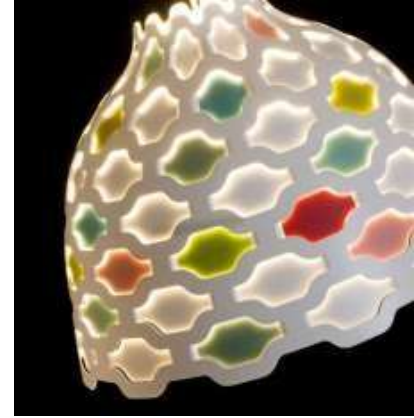

LC SHUTTERS

Louis Poulsen, Denmark

Price – Rs. 35,350/-

Qty. 1 Nos In stock

LC Shutters

Concept	The fixture emits a primarily downward illumination. The perforated pattern on the shade provides a soft illumination around the fixture. Meanwhile, the perforation helps to lighten up the surface of the shade in a decorative way, when it is turned on, thereby maintaining the contour of the fixture, whether it is on or off. The light source is surrounded by an opal diffuser, which ensures that the fixture is 100% glare-free, and that the fixture is suitable for several types of light sources providing the same light distribution and comfort. And finally, the shape of the diffuser allows a beautiful view into the fixture.
Finish	White, powder coated. White, powder coated with coloured foils.
Material	Shades: Spun aluminium. Frame: Extruded grey, anodised aluminium. Suspension: Spun aluminium.
Mounting	Shade: Spun aluminium. Punched and embossed. Suspension: Powder coated die casted aluminium. Diffuser ball: Rotation moulded PP.
Weight	Max. 3kg.
Class	Ingress protection IP20. Electric shock protection II wo. ground.

Finish – Colored

Light Source – 1x70W E27