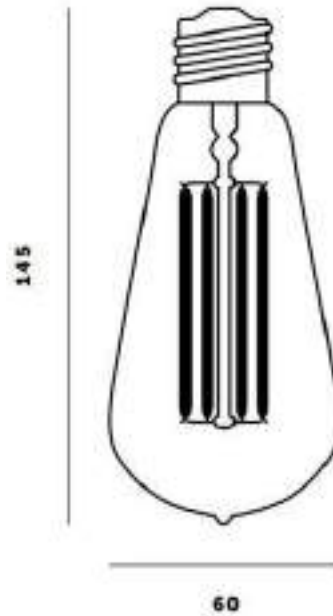

Price – Rs. 1,307/-

Qty.1 No In stock

Tear Drop Bulb – Dimmable (INDOOR)

Buster & Punch, UK

Specifications	
Color	Amber
Dimming	Dimmable
Material	Polycarbonate
Dimensions	Bulb Height: 5.70 inch, Bulb Diameter: 2.36 inch

Name	Tear Drop Bulb - Dimmable
Product Code	BU-TD-E27-LED-F-CR-A
Family Name	Tear Drop Bulb
Indoor / Outdoor	Indoor
No. of Bulbs	1
Wattage	3.5W
Bulb Base	E27
IP Rating	20
Certification	BS EN
Material	Polycarbonate