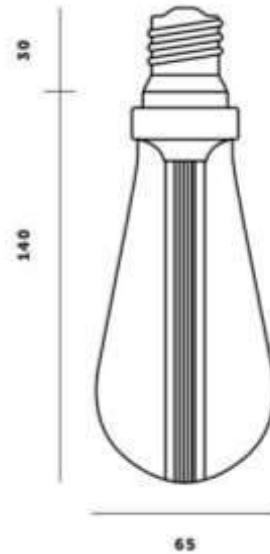

Price – Rs. 1,959/-

Qty.1 No In stock

Buster Bulb Gold - Non-Dimmable (INDOOR)

Buster & Punch, UK

Specifications

- Color : Gold
- Dimming : Non-Dimmable
- Material : Polycarbonate
- Dimensions : Bulb Height: 6.69 inch, Bulb Diameter: 2.55 inch

Name Buster Bulb Gold - Non-Dimmable

Product Code BB-TD-E27-ND-GO-B

Family Name Buster Bulb

Indoor / Outdoor Indoor

No. of Bulbs 1

Wattage 2W

Bulb Base E27

IP Rating 20

Certification BS EN

Material Polycarbonate