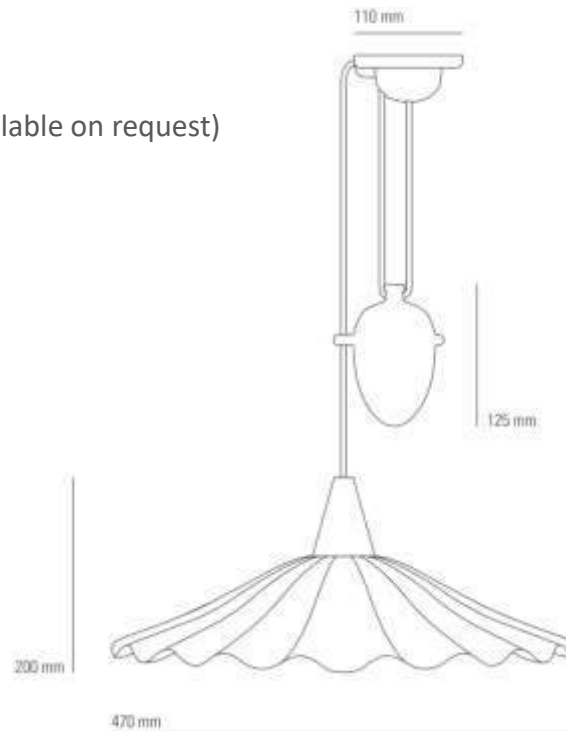

**Colour:** Natural white

**Material:** Bone China

**Lamp:** 1 x 100W GLS E27

**Cable Type:** Sand & Taupe Cotton Braid

**Minimum drop:** 550mm

**Maximum drop:** 1700mm (longer cable available on request)

Price – Rs. 43,519/-