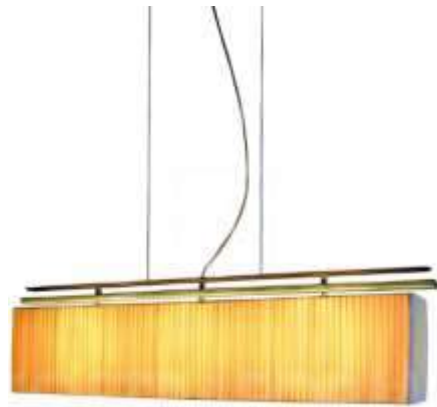

Mar Suspension Lamp (INDOOR)

Bover, Spain

Select variants to see dimension and other details:

1. Color * : [Nickel Dark Brown Leather Transparent ...](#) [Nickel Dark Brown Leather Transparent ...](#)
2. Light Source * : [Halogen](#) [LED](#)
3. Dimming * : [Non-Dimmable](#)
4. Dimensions : Lamp Shade Length: 40.16 inch, Lamp Shade Height: 11.02 inch, Lamp Max Reach From Ceiling To Shade: 51.18 inch

Price – Rs. 77,758/-

Qty.1 No In stock

Name	Mar Suspension Lamp
Product Code	4324460/P-521 HAL
Family Name	Mar
Indoor / Outdoor	Indoor
Mounting	Suspension
Net Weight	5 Kg
Dimensions	Lamp Shade Length: 40.16 inch, Lamp Shade Height: 11.02 inch, Lamp Max Reach From Ceiling To Shade: 51.18 inch
No. of Bulbs	3
Wattage	40W
Bulb Base	E27
Cord Length	1.62 Meter
Light Effect	Diffused
IP Rating	20
Certification	CE
Material	pendant lamp available in various finish combinations, Structure is made in brass and diffuser is made from PVC, Rectangular lamp shade is available in cream, white or red translucent hand wrapped polyester blend ribbon, or white cotton