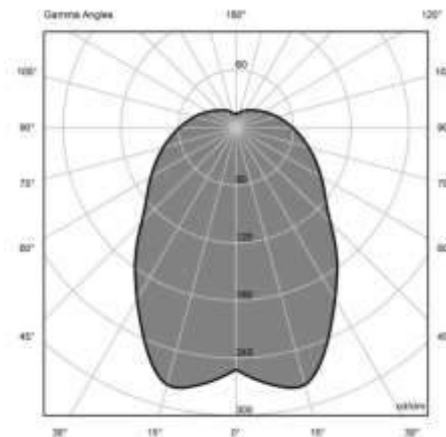

Patera Pendant

Louis Poulsen, Denmark

Price – Rs. 83,101/-

Qty. 1 Nos In stock

Design:

Øivind Slaatto

Concept:

The pendant is a glowing sphere built up of small diamond-shaped cells. Each cell is carefully designed to capture light and to shield the light source from the viewing angles above 45 degrees. Each cell glows. Below 45 degrees, the fields are open to direct light downwards. A small amount of light is also sent upwards to illuminate the ceiling.

Finish:

White, matt coated.

Material:

Shade: Cut matt PVC. Suspension: E27: Matt-chromed brass and die cast acrylic. LED: Matt white.

Weight:

Min: 0.5 kg Max: 12.1 kg

Class:

Ingress protection IP20. Electric shock protection I w. ground (LED), II w/o ground (E27).

Lamp Source:

1 x 200W E27

Dimensions:

Ø 600, Ø 900, 900mm, Ø 450