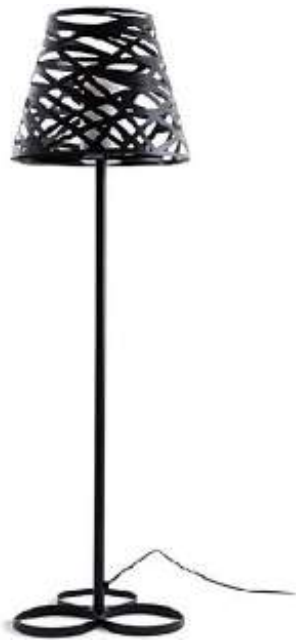

## Tornado Floor Lamp (OUT DOOR)

Studio Italia, Italy

**Designer** - Dima Loginoff

**Brand** - Studio Italia, Italy

**Material** - Metal

**Dimension** - 86 / 25cms

**Colour** - Matt anthracite grey

**Lamp Source** - E 27 23w CFL