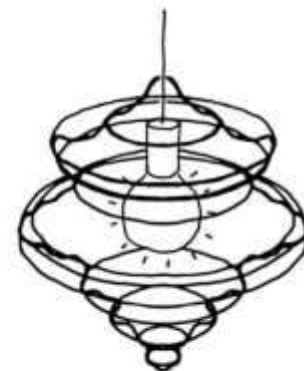

NEVERENDING GLORY COLLECTION

Prague Estate Theatre - Dia 440 x H 730 mm + L - Opal, clear, Smoke

Palais Garnier - Dia 510 x H 555 mm + L - Opal, clear, Smoke

La Scala - Dia 550 x H 600 mm + L - Opal, clear, Smoke

Metropolitan Opera - Dia 500 x H 410 mm + L - Opal, clear, Smoke

Bolshoi Theatre - Dia 550 x H 780 mm + L - Opal, clear, Smoke