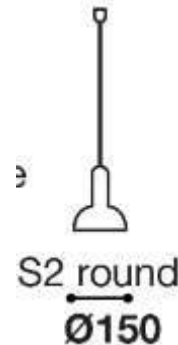

Torch S2Suspension

Designer - Sylvain Willenz

Brand - Established Sons, UK

Material -PVC dipped polymer and polycarbonate

Dimension - dia 15cms

Colour - Black with black cable

Lamp Source -9W E27 CFL