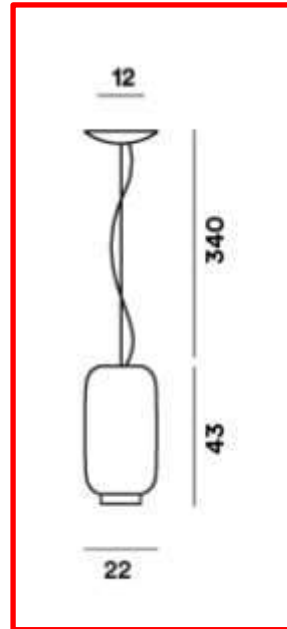

CHOUCHIN MINI SUSPENSION LAMP

Foscarini, Italy

Price – Rs. 25,300/-

Qty. 1 Nos In stock each

DESCRIPTION

Suspension lamp with direct light. The hand-blown cased glass diffuser is plain liquid coated with a glossy finish. Injection moulded transparent polycarbonate diffuser support, stainless steel suspension cable and transparent electrical cable. Ceiling rose with galvanised metal bracket and glossy white batch-dyed ABS cover. Canopy decentralisation kit - multiple canopy available (up to 6 suspension lamps).

MATERIAL

Lacquered blow glass

COLORS

LIGHT SOURCE

LED retrofit 21W Dimmable E27