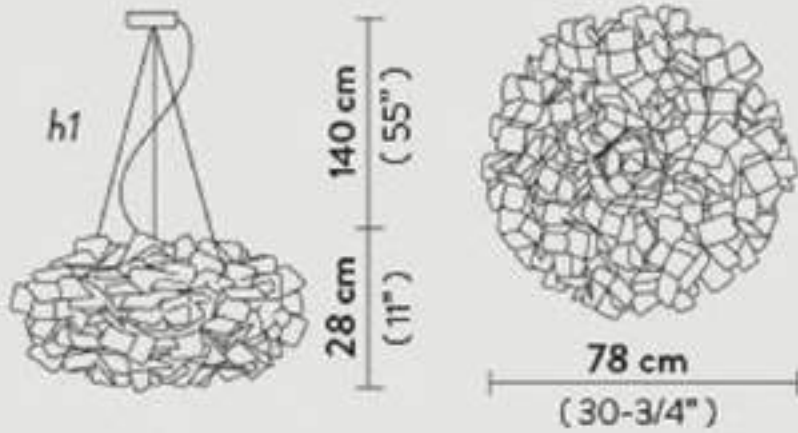

CLIZIA PIXEL LARGE SUSPENSION LAMP

Slamp, Italy