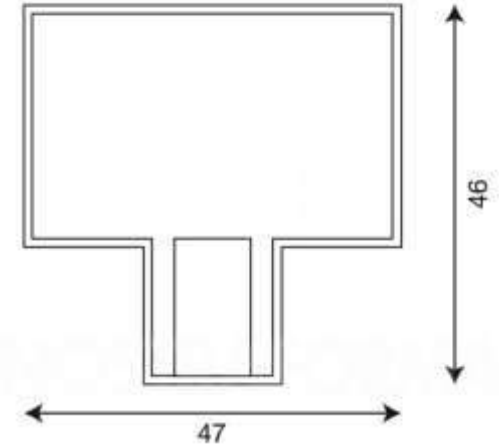

TATI
Kartell , Italy

Price – Rs. 23,095/-

Qty. 1 Nos In stock

Tati is a table lamp from Kartell which develops their unique moulding speciality with polycarbonate. Unlike previous designs Tati uses rigid, straight edges to create a lamp which is strictly linear and rectangular.

Specifications

- •Designer : **Ferruccio Laviani** for Kartell
- •Year of Design : 2009
- •Material : Polycarbonate/silk plisse
- •Dimension : H: 46cm; W: 47cm; D: 15cm
- •Lamp : 1 x 22W Circular Fluorescent
- •Available Color - Black