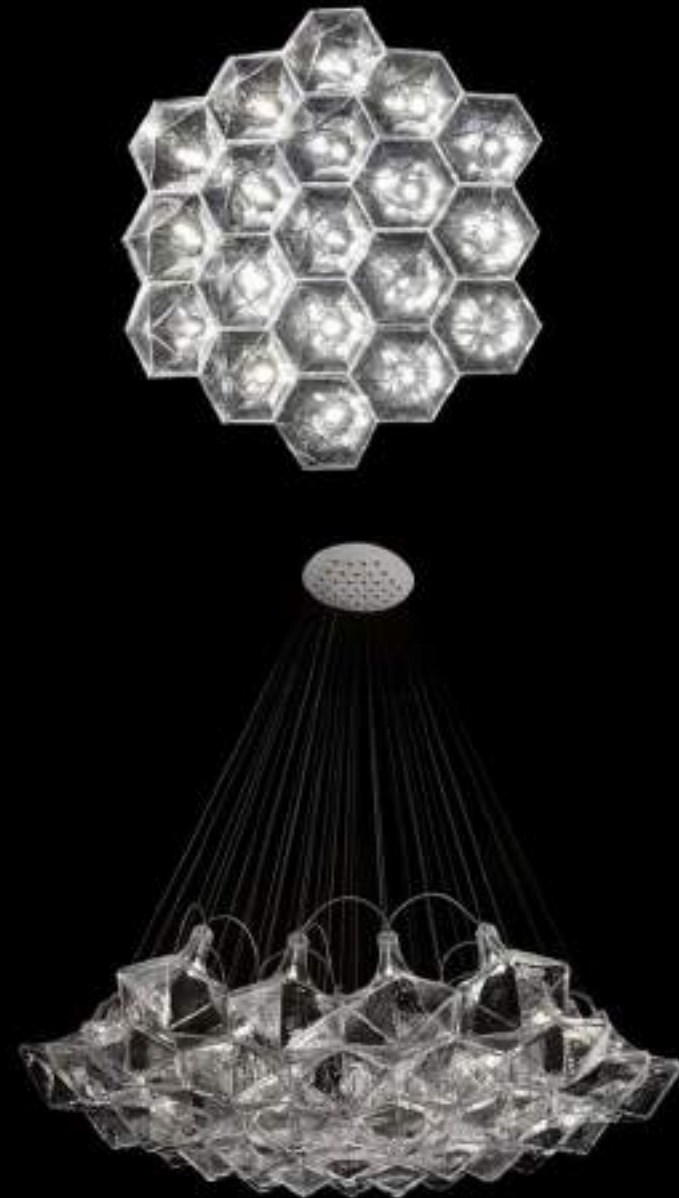

FACET 37 PENDANT
LASVIT, CZECH REPUBLIC

MRP – Rs. ~~9,04,640/-~~

Discounted Price – Rs. 5,58,178/-

Qty. 1 Nos In stock

FACET 37 PENDANT

As if trying to systematize the chandelier-making tradition, Moritz Waldemeyer took the geometrical shape of the Classic chandelier outline and turned it into a diamond-like hexagonal glass building block. On its own, with just single pendant, or in combination of multiple items into a large chandelier, the FACET components stand out as clear, disciplined and geometrical. The light source included inside every pendant allows the FACET to be universal and almost unlimitedly extendable.

Material: Clear Crystal, White Matt Metal Finish

Lamp Source: 37 x 3W G4 Led

Color: Clear Crystal